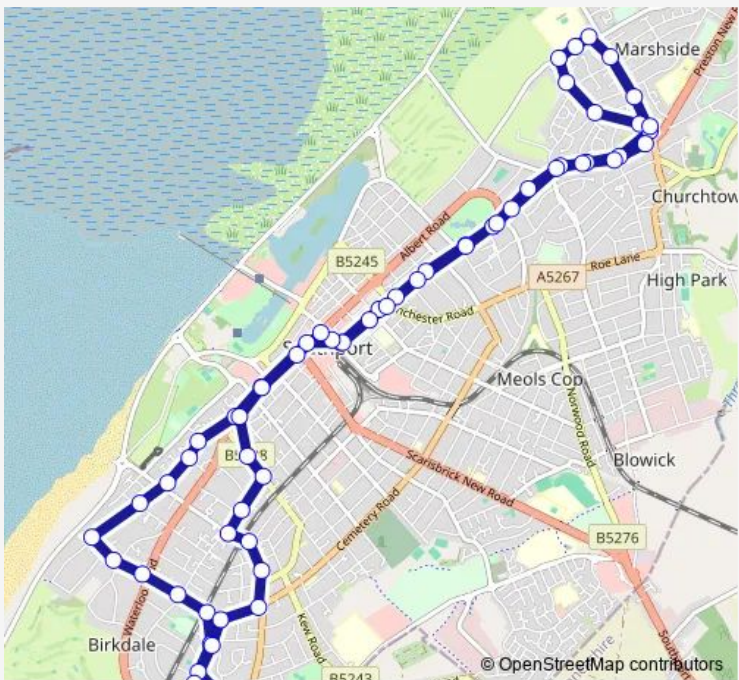

Bus 15 Dunkirk Road / Clive Road - Dunkirk Road / Clive Road

[Go to website](#)

Direction
 Clive Road — Clive Road
 63 stops
[Open route schedule](#)

- Clive Road
- Dunkirk Road
- Conyers Avenue
- Burlington Road
- Trafalgar Road
- Waterloo Road
- Lancaster Road
- Grosvenor Road
- Oxford Road
- Weld Road
- Kingswood Park
- Beach Road
- Westcliffe Road
- Duke Street
- Nevill Street
- Southport Station
- Union Street
- Walton Street
- Alexandra Road
- Park Road
- Morley Road

■ 15 — Dunkirk Road / Clive Road - Dunkirk Road / Clive Road **BusMaps**

Brunlees Court

Cockle Dicks Lane

Emmanuel Road

Cambridge Avenue

Cambridge Road

Bakers Lane

Lytham Road

Bibby Road

Emmanuel Road

Cockle Dicks Lane

Allerton Road

Park Avenue

Park Road

Alexandra Road

Manchester Road

Church Street

Southport Station

Southport Station

The Monument

Eastbank Street

Wellington Street

Westcliffe Road

Hollybrook Road