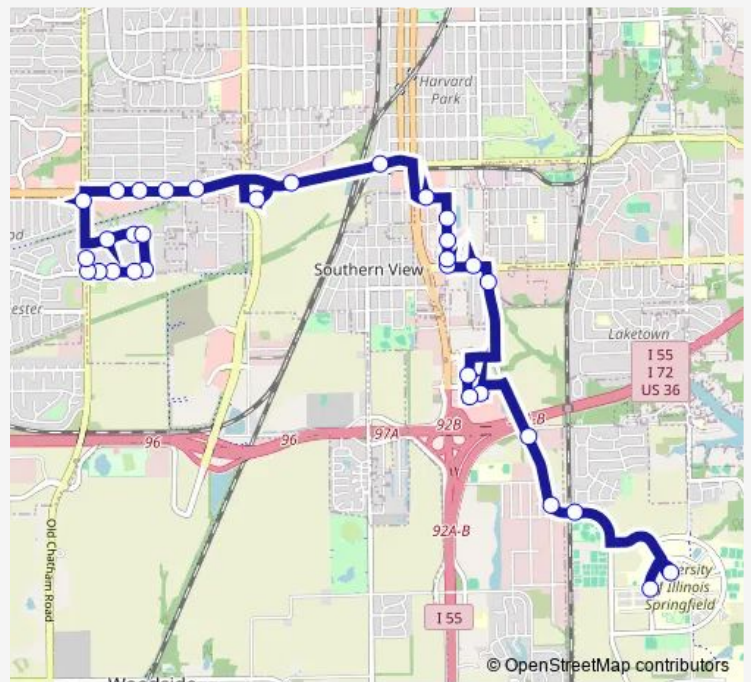

[Go to website](#)

**Direction**  
 Junction Circle Transfer Point — Lejune & Brevis  
 35 stops  
[Open route schedule](#)

- Junction Circle Transfer Point
- Wabash & Park
- Wabash & Fillmore
- Wabash & Leonard
- Wabash & Corbin
- Chatham & Wabash
- Seven Pines & Brookside Village
- Seven Pines & Cedar Point West
- Seven Pines & Gaines Mill
- Gaines Mill & Westchester
- Westchester & Gaines Mill
- Westchester & Candlelight
- Westchester & Candletree
- Westchester & Chatham
- Chatham & Westchester/7 Pines
- Chatham & Seven Pines
- Chatham & Seven Pines/Wabash
- Chatham & Seven Pines/Wabash
- Chatham & Wabash
- Wabash & Corbin
- Wabash & Leonard

Route schedule

Junction Circle Transfer Point — Lejune & Brevis

Monday	06:15-22:15
Tuesday	06:15-22:15
Wednesday	06:15-22:15
Thursday	06:15-22:15
Friday	06:15-22:15
Saturday	07:15-17:15
Sunday	—

Route info

Direction: Junction Circle Transfer Point

Stops: 35

Trip Duration: 0 hour 29 min

15 — UIS / Seven Pines

Wabash & Fillmore

Wabash & Park

Junction Circle & Douglas

Junction Circle & Macarthur

Lejune & Octavus Via

Lejune & Brevis

**Direction**

Lejune &amp; Brevis — Junction Circle Transfer Point

22 stops

[Open route schedule](#)

Lejune &amp; Brevis

11th &amp; E Hazel Dell