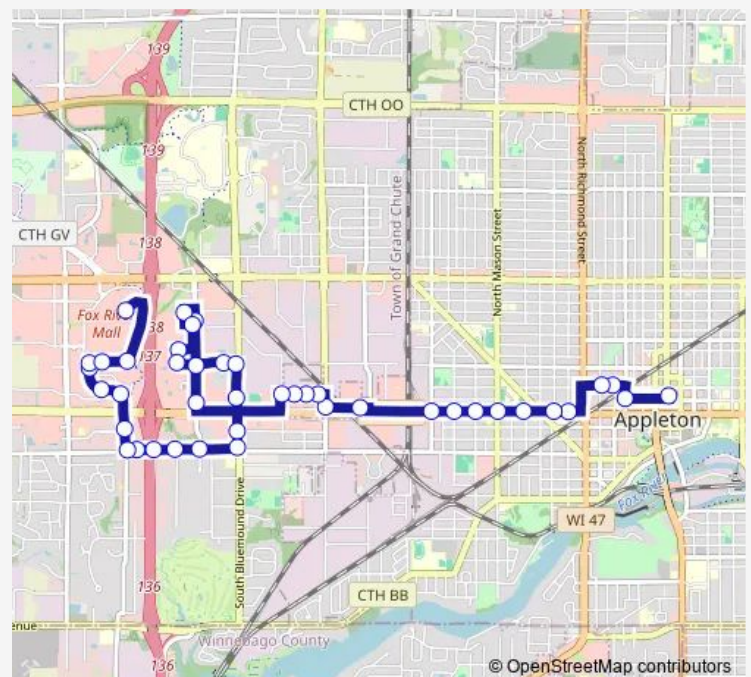

### Direction

Transit Center - Zone 12/15 — Fox River Mall @ East Entrance

42 stops

[Open route schedule](#)

Transit Center - Zone 12/15

W Washington & N Division

500 W Franklin

W Franklin & N State

### Route schedule

Transit Center - Zone 12/15 — Fox River Mall @ East Entrance

Monday 06:15-17:15

Tuesday 06:15-17:15

Wednesday 06:15-17:15

Thursday 06:15-17:15

Friday 06:15-17:15

Saturday 08:15-12:15

### Route info

Direction: Transit Center - Zone 12/15

Stops: 42

Trip Duration: 0 hour 30 min

15 — 15 - West College

Westhill Plaza exit & N Westhill

Woodman's @ first door

Woodman's Exit @ Woodman Dr