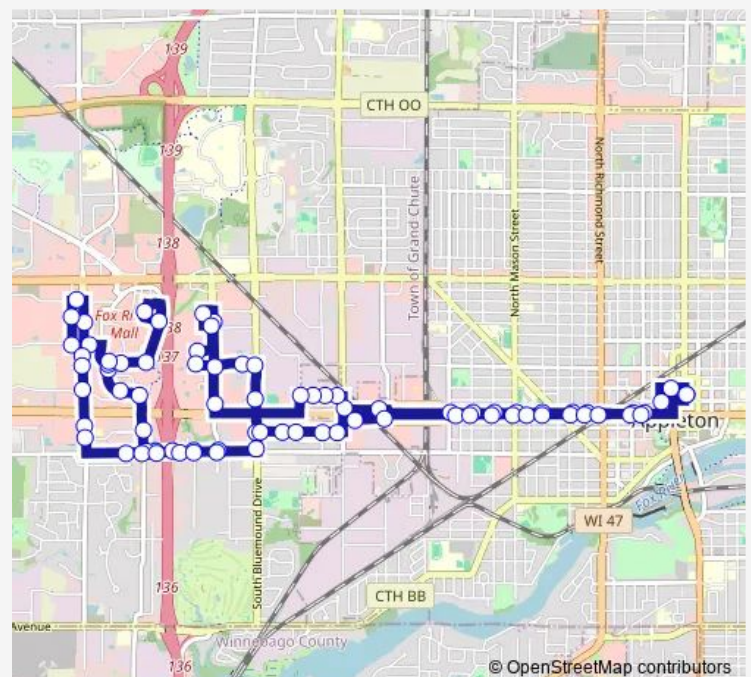

### Route schedule

Transit Center — Transit Center

Monday 06:15-21:45

Tuesday 06:15-21:45

Wednesday 06:15-21:45

Thursday 06:15-21:45

Friday 06:15-21:45

Saturday 08:15-21:45

### Route info

Direction: Transit Center

Stops: 80

Trip Duration: 0 hour 55 min

15 — West College

Woodman's @ first door

Woodman's Exit @ Woodman Dr

Woodman & Bluemound