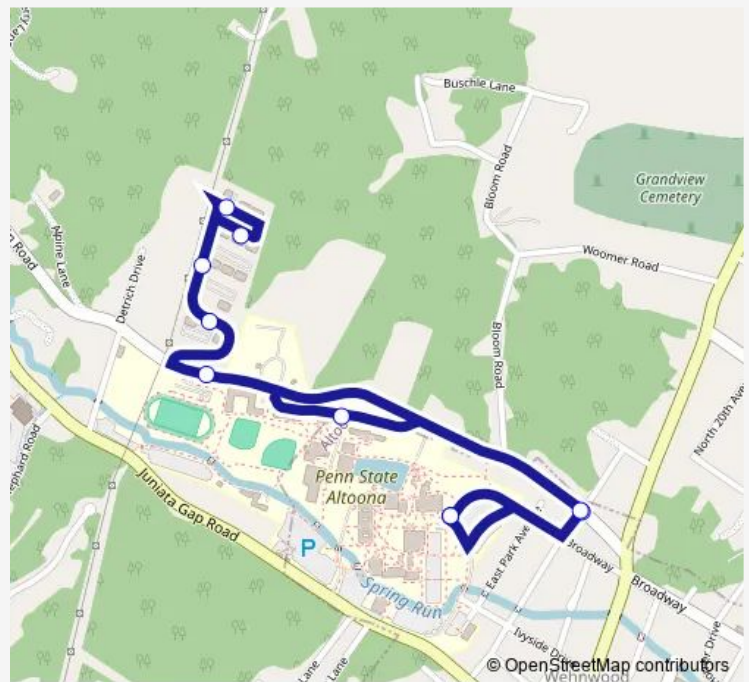

Bus 15 The Pointe

[Go to website](#)

Direction

Shelter PSU Hawthorn lot — Shelter PSU Hawthorn lot

10 stops

[Open route schedule](#)

Shelter PSU Hawthorn lot

Penn Ave & Wehnwood Rd

Wehnwood Rd & Crosswalk

Nittany Point 2nd Driveway

Nittnay Point Upper Lot 1600

Nittany Point Upper Lot 2000

Nittany Point Lower Level

Resident Hall

Wwood Penn

Shelter PSU Hawthorn lot

Route schedule

Shelter PSU Hawthorn lot — Shelter PSU Hawthorn lot

Monday 07:15-17:45

Tuesday 07:15-17:45

Wednesday 07:15-17:45

Thursday 07:15-17:45

Friday 07:15-17:45

Saturday —

Sunday —

Route info

Direction: Shelter PSU Hawthorn lot

Stops: 10

Trip Duration: 0 hour 15 min

15 — The Pointe

15 Bus time schedules and route maps are available in an offline PDF at busmaps.com. Use the busmaps.com website to see live bus times, train schedule or subway schedule, and step-by-step directions for all public transit in Hollidaysburg