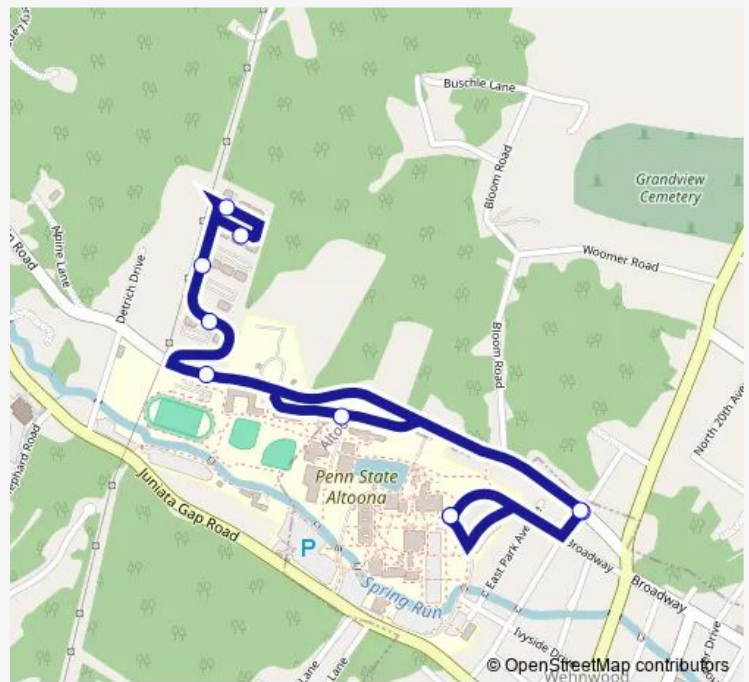

Bus 15 The Pointe

[Go to website](#)

Direction

Shelter PSU Hawthorn lot — Shelter PSU Hawthorn lot

10 stops

[Open route schedule](#)

Shelter PSU Hawthorn lot

Penn Ave & Wehnwood Rd

Wehnwood Rd & Crosswalk

Nittany Point 2nd Driveway

Nittnay Point Upper Lot 1600

Nittany Point Upper Lot 2000

Nittany Point Lower Level

Resident Hall

Wwood Penn

Shelter PSU Hawthorn lot

Route schedule

Shelter PSU Hawthorn lot — Shelter PSU Hawthorn lot

Monday 07:15-17:45

Tuesday 07:15-17:45

Wednesday 07:15-17:45

Thursday 07:15-17:45

Friday 07:15-17:45

Saturday —

Sunday —

Route info

Direction: Shelter PSU Hawthorn lot

Stops: 10

Trip Duration: 0 hour 15 min

15 — The Pointe

15 Bus time schedules and route maps are available in an offline PDF at busmaps.com. Use the busmaps.com website to see live bus times, train schedule or subway schedule, and step-by-step directions for all public transit in Hollidaysburg