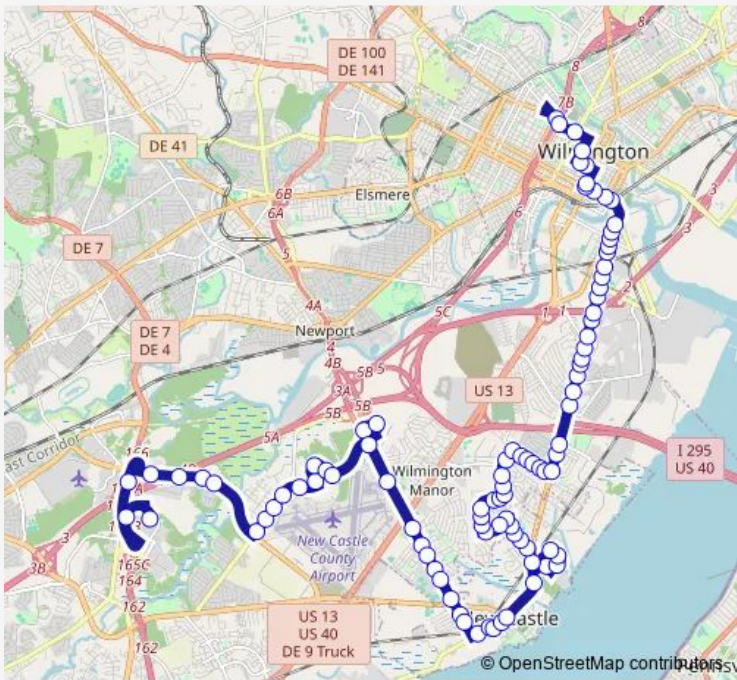

Bus 15 New Castle Av / Jeff Farm / Ch Mall

[Go to website](#)

Direction
 Delaware AVE @ Adams St — Christiana Mall (Target)
 90 stops
[Open route schedule](#)

- Delaware AVE @ Adams St
- Delaware AVE @ Jefferson St
- Delaware AVE @ Tatnall St
- King ST @ 9TH St
- King ST @ 6TH St
- 4TH ST @ French St
- 4TH ST @ Poplar St
- 4TH ST @ OP Spruce St
- 4TH ST @ Church St
- Heald ST @ OP Apple St
- Heald ST @ A St
- Heald ST @ B St
- Heald ST @ D St
- NEW Castle AVE @ OP NEW York Ave
- NEW Castle AVE @ OP Terminal Ave
- NEW Castle AVE @ OP Dover Ave
- NEW Castle AVE @ OP North St
- NEW Castle AVE @ OP South St
- NEW Castle AVE @ GMC Truck
- NEW Castle AVE @ Rogers Rd
- NEW Castle AVE @ OP Rizzo Ave

Route schedule
 Delaware AVE @ Adams St — Christiana Mall (Target)

| | |
|-----------|-------------|
| Monday | 05:35-22:30 |
| Tuesday | 05:35-22:30 |
| Wednesday | 05:35-22:30 |
| Thursday | 05:35-22:30 |
| Friday | 05:35-22:30 |
| Saturday | 06:30-20:40 |
| Sunday | 07:05-19:05 |

Route info
 Direction: Delaware AVE @ Adams St
 Stops: 90
 Trip Duration: 1 hour 2 min

15 — New Castle Av / Jeff Farm / Ch Mall BusMaps

NEW Castle AVE @ Ryan Ave

NEW Castle AVE @ OP Rose Ln

NEW Castle AVE @ OP Lambsons Ln

Churchmans RD @ Deltech Ent

Christiana Mall Park & Ride (Outside)

Christiana Mall (Target)

Direction

Delaware AVE @ Adams St — Christiana Mall (Target)

88 stops

[Open route schedule](#)

Delaware AVE @ Adams St