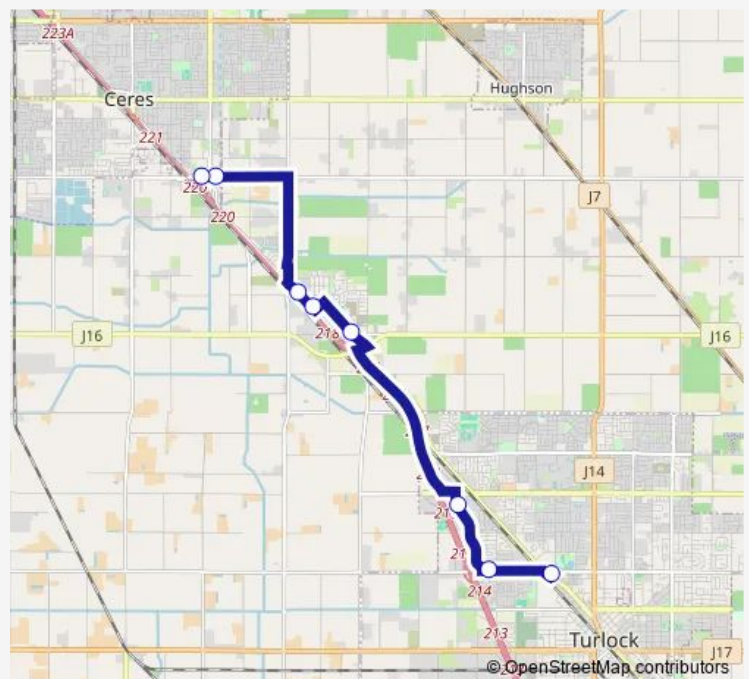

Bus 15 Route 15

[Go to website](#)

Direction

Turlock Transit Center — Service Rd & Mitchell Rd

8 stops

[Open route schedule](#)

Turlock Transit Center

Fulkerth WB Tully Fs

Monday 05:45-19:45

Tuesday 05:45-19:45

Wednesday 05:45-19:45

Thursday 05:45-19:45

Friday 05:45-19:45

Saturday 07:45-18:45

Sunday 08:15-17:15

Route info

Direction: Turlock Transit Center

Stops: 8

Trip Duration: 0 hour 23 min

15 — Route 15

Direction

Service Rd & Mitchell Rd — Turlock Transit Center

10 stops

[Open route schedule](#)

Fulkerth Rd & Tully Rd

Turlock Transit Center

Route schedule

Service Rd & Mitchell Rd — Turlock Transit Center

Monday 06:13-20:13

Tuesday 06:13-20:13

Wednesday 06:13-20:13

Thursday 06:13-20:13