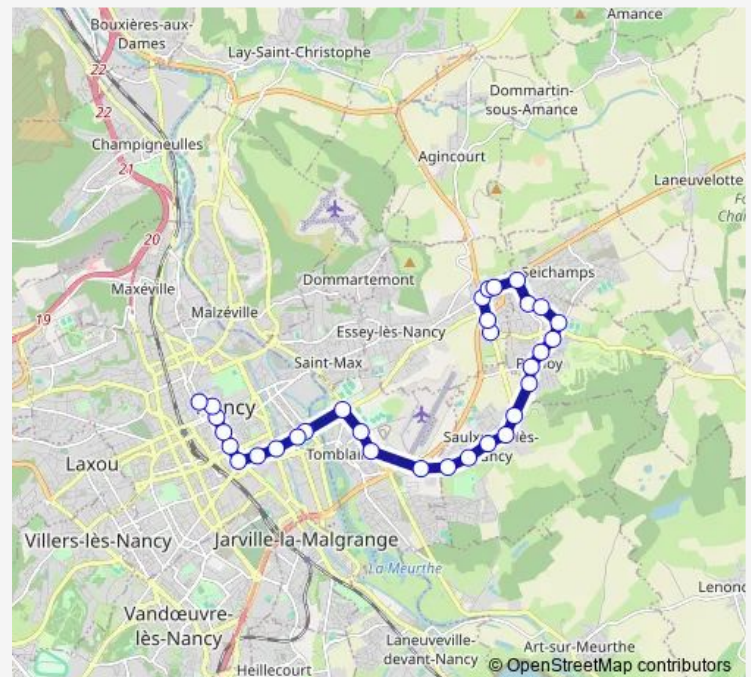

Leroux

Grande Haie

Pottier

Route schedule

Essey Porte Verte — Place Carnot

Monday 06:00-20:17

Tuesday 06:00-20:17

Wednesday 06:00-20:17

Thursday 06:00-20:17

Friday 06:00-20:17

Saturday 06:00-20:17

Sunday —

Route info

Direction: Essey Porte Verte

Stops: 32

Trip Duration: 0 hour 36 min

15 — Ligne 15 - Porte Verte <> Place Carnot

Jean Jaurès

Stade Matter

Esplanade

Loritz

Saint-Julien

Place des Vosges

Quartier Saint-Nicolas

Place Charles III - Point Central

Place Stanislas - Dom Calmet

Amerval

Place Carnot

Direction

Place Carnot — Essey Porte Verte

31 stops

[Open route schedule](#)