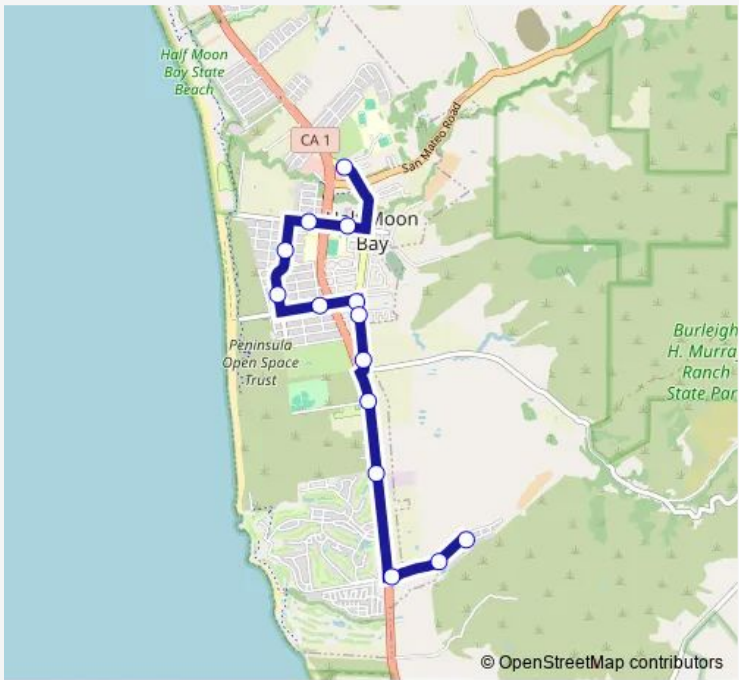

Bus 15 Hmbhs - Moonridge Apts

[Go to website](#)

**Direction**  
 Miramontes Point Rd-Moonridge Apts — Main St & Lewis Foster Dr  
 13 stops  
[Open route schedule](#)

- Miramontes Point Rd-Moonridge Apts
- Hwy 1 & Miramontes Point Rd
- Hwy 1 & Nurseryman Exchange
- 2265 Hwy 1
- Main St & Higgins Canyon Rd
- Main St & Grove St
- Main St & Poplar St
- Poplar St & 3rd Ave- Westbound
- 1st Ave & Filbert St- Northbound
- Alsace Lorraine & Valdez St- Northbound
- Kelly St & Pilarcitos Ave- Eastbound
- Kelly Ave & Church St-Community Center
- Main St & Lewis Foster Dr

Route schedule  
 Miramontes Point Rd-Moonridge Apts — Main St & Lewis Foster Dr

Monday	07:41-07:52
Tuesday	07:41-07:52
Wednesday	07:41-07:52
Thursday	07:41-07:52
Friday	07:41-07:52
Saturday	—
Sunday	—

Route info  
 Direction: Miramontes Point Rd-Moonridge Apts  
 Stops: 13  
 Trip Duration: 0 hour 24 min

**Direction**

Main St &amp; Lewis Foster Dr — Miramontes Point Rd-Moonridge Apts

14 stops

[Open route schedule](#)

## Route schedule

Main St &amp; Lewis Foster Dr — Miramontes Point Rd-Moonridge Apts

Monday 15:30-16:05

Tuesday 15:30-16:05

Wednesday 15:30-16:05

Thursday 14:30-16:05

Friday 15:30-16:05

Saturday —