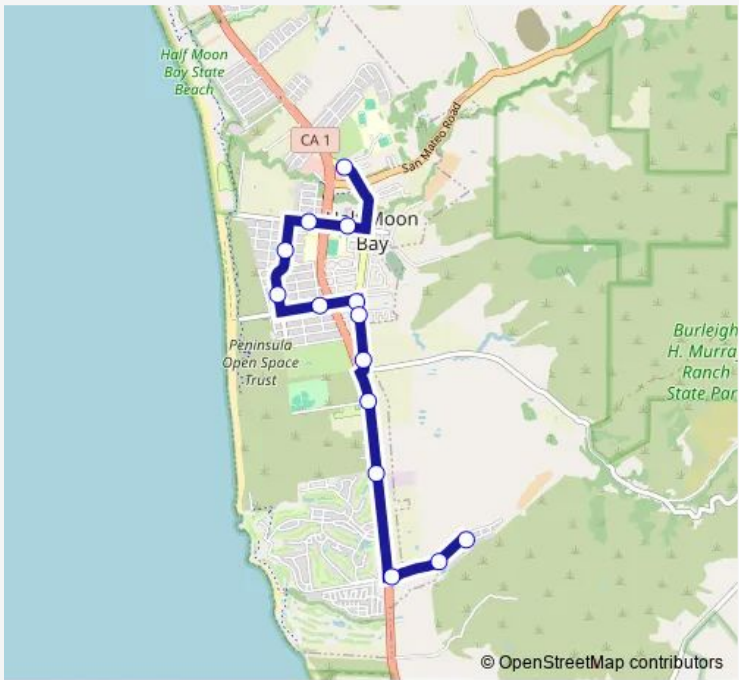

Bus 15 Hmbhs - Moonridge Apts

[Go to website](#)

Direction
 Miramontes Point Rd-Moonridge Apts — Main St & Lewis Foster Dr
 13 stops
[Open route schedule](#)

- Miramontes Point Rd-Moonridge Apts
- Hwy 1 & Miramontes Point Rd
- Hwy 1 & Nurseryman Exchange
- 2265 Hwy 1
- Main St & Higgins Canyon Rd
- Main St & Grove St
- Main St & Poplar St
- Poplar St & 3rd Ave- Westbound
- 1st Ave & Filbert St- Northbound
- Alsace Lorraine & Valdez St- Northbound
- Kelly St & Pilarcitos Ave- Eastbound
- Kelly Ave & Church St-Community Center
- Main St & Lewis Foster Dr

Route schedule
 Miramontes Point Rd-Moonridge Apts — Main St & Lewis Foster Dr

Monday	07:41-07:52
Tuesday	07:41-07:52
Wednesday	07:41-07:52
Thursday	07:41-07:52
Friday	07:41-07:52
Saturday	—
Sunday	—

Route info
 Direction: Miramontes Point Rd-Moonridge Apts
 Stops: 13
 Trip Duration: 0 hour 23 min

Direction

Main St & Lewis Foster Dr — Miramontes Point Rd-Moonridge Apts

14 stops

[Open route schedule](#)

Main St & Lewis Foster Dr

Kelly Ave & Church St

Kelly St & Pilarcitos Ave- Westbound

Alsace Lorraine & Valdez St- Southbound

1st Ave & Filbert St- Southbound

Poplar St & 3rd Ave- Eastbound

Main St & Poplar St

Main St & Grove St

Main St & Higgins Canyon Rd

Hwy 1 & Wavecrest Rd

Hwy 1 & Redondo Beach Rd

Miramontes Point Rd & Hwy 1