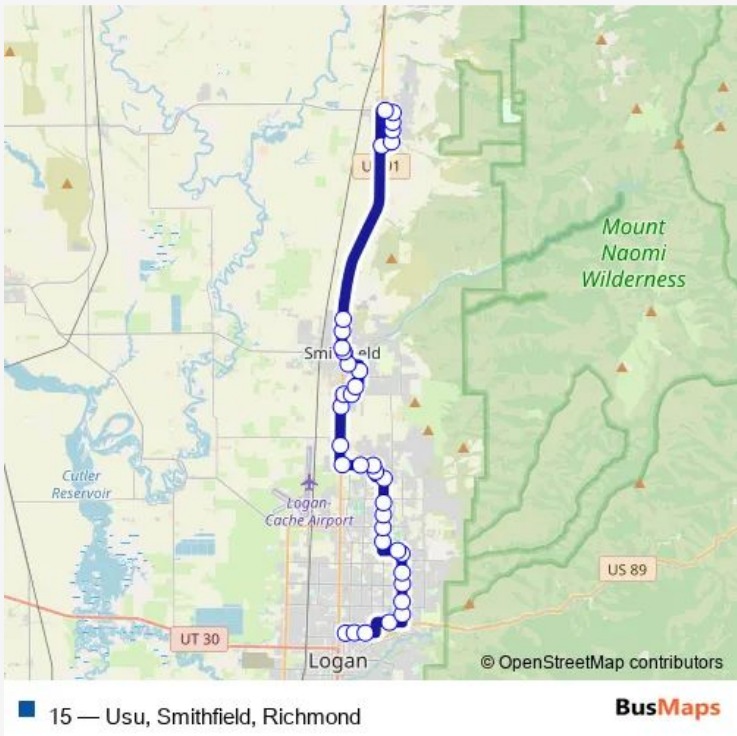

Bus 15 Usu, Smithfield, Richmond

[Go to website](#)

Direction
 150 East 500 North(Transit Center) — 88 W Main St(Richmond)
 36 stops
[Open route schedule](#)

- 150 East 500 North(Transit Center)
- 310 East 500 North
- 508 East 500 North
- 902 East 700 North(Distance Education)
- 890 North 1200 East(Forestry Dept)
- 1110 North 1200 East(Aggie Village)
- 1450 North 1200 East(Foothill Market)
- 1680 North 1200 East
- 2046 North 1200 East(North Logan City Offices)
- 1121 East 2100 North(Church)
- 2230 North 800 East
- 2480 North 800 East
- 2740 North 800 East(North Park Elementary)
- Park Meadow Dr. 800 East(St. Thomas Aquinus Church)
- 220 South 800 East
- 104 South 100 East
- 67 East Hyde Park Lane(Hyde Park Church)
- 185 West Hyde Park Lane(Cedar Ridge/Post Office)
- 655 West Hyde Park Lane(Maverick/HP Lane)
- 4088 North Main(IHC Clinic)
- 850 South Main(Lees Marketplace Smithfield)

Route schedule
 150 East 500 North(Transit Center) — 88 W Main St(Richmond)

Monday	05:00-18:30
Tuesday	05:00-18:30
Wednesday	05:00-18:30
Thursday	05:00-18:30
Friday	05:00-18:30
Saturday	09:30-17:00
Sunday	—

Route info
 Direction: 150 East 500 North(Transit Center)
 Stops: 36
 Trip Duration: 0 hour 41 min

50 East 600 South(Firehouse Pizza)

170 East 600 South

486 South 250 East(Sky View)

210 South 300 East(Greenbriar)

Saturday 10:12-17:42

Sunday —

Route info

Direction: 88 W Main St(Richmond)

Stops: 32

Trip Duration: 0 hour 43 min

1375 North 1200 East(Foothill Market (south of))

1111 North 1200 East(Aggie Village)