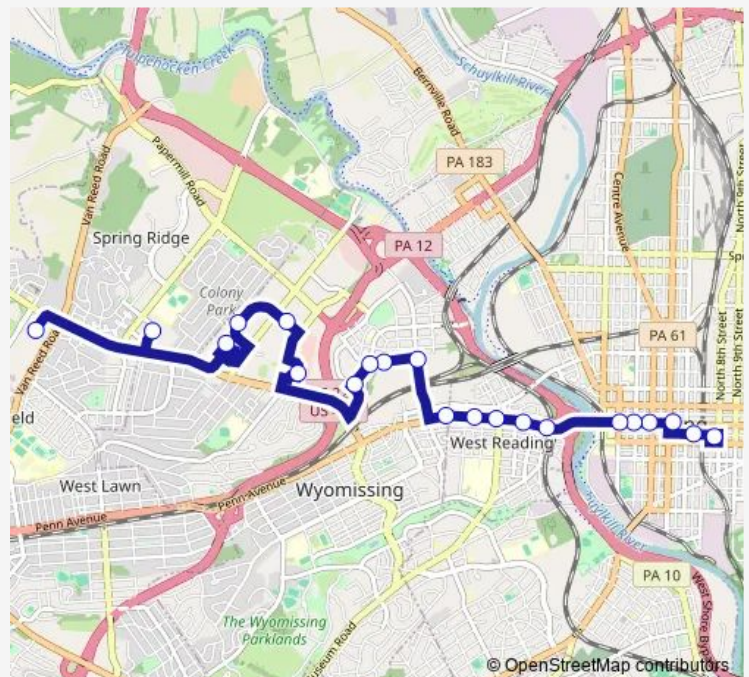

Ridgewood

Bti Midblock

Wal-Mart At Berkshire Square Mall

Keiser

Giant At Van Reed Rd

Route schedule

Barta Transportation Center — Giant At Van Reed Rd

Monday	05:30-22:00
Tuesday	05:30-22:00
Wednesday	05:30-22:00
Thursday	05:30-22:00
Friday	05:30-22:00
Saturday	05:30-22:00
Sunday	10:00-17:30

Route info

Direction: Barta Transportation Center

Stops: 21

Trip Duration: 0 hour 40 min

15 — Berkshire Mall

Direction

undefined — undefined

0 stops

Route schedule

Giant At Van Reed Rd — Barta Transportation Center

Monday 06:10-22:25

Tuesday 06:10-22:25

Wednesday 06:10-22:25

Thursday 06:10-22:25

Friday 06:10-22:25

Saturday 06:10-22:25

Sunday 10:40-17:55

Route info

Direction: Giant At Van Reed Rd

Stops: 23

Trip Duration: 0 hour 50 min

15 Bus time schedules and route maps are available in an offline PDF at busmaps.com. Use the busmaps.com website to see live bus times, train schedule or subway schedule, and step-by-step directions for all public transit in Reading