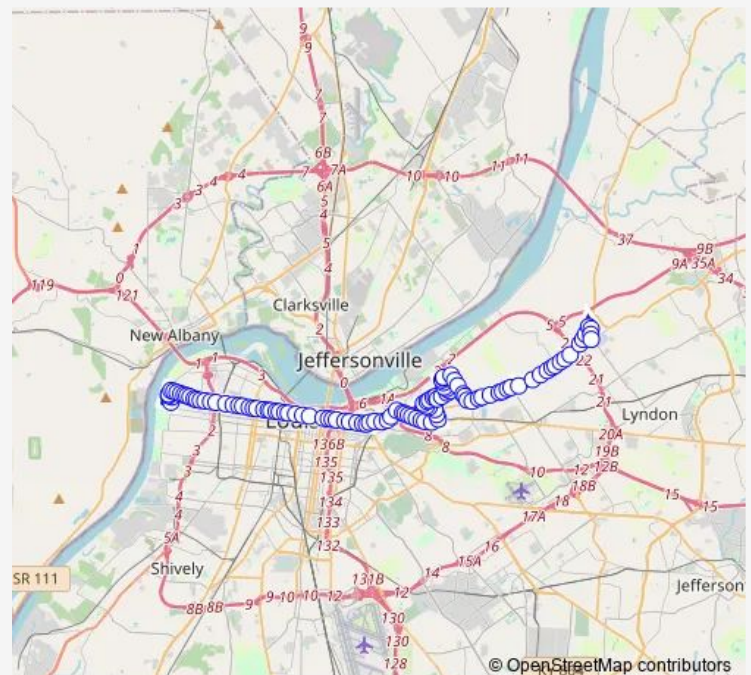

Lagrange @ Autumn Ridge

Lagrange @ Blue Vale

Lagrange @ Etawah

Lagrange @ Witawanga

Lagrange @ Ormsby

Lagrange @ Falconwood

Lagrange @ Lisbon

Lagrange @ Lyndon

Lyndon @ Warwick

Herr @ Lyndon

Herr @ King Arthur

Route schedule

Lagrange @ UPS Drive — Southwestern @ Herman

Monday 06:47-18:46

Tuesday 06:47-18:46

Wednesday 06:47-18:46

Thursday 06:47-18:46

Friday 06:47-18:46

Saturday 06:47-18:46

Sunday 06:47-18:46

Route info

Direction: Lagrange @ UPS Drive

Stops: 126

Trip Duration: 1 hour 2 min

15 — Market Street

BusMaps

Herr @ Westlynn

Herr @ Westport

Herr @ Moredale

Herr @ Boxwood

Herr @ Graymoor

Herr @ Glen Arbor