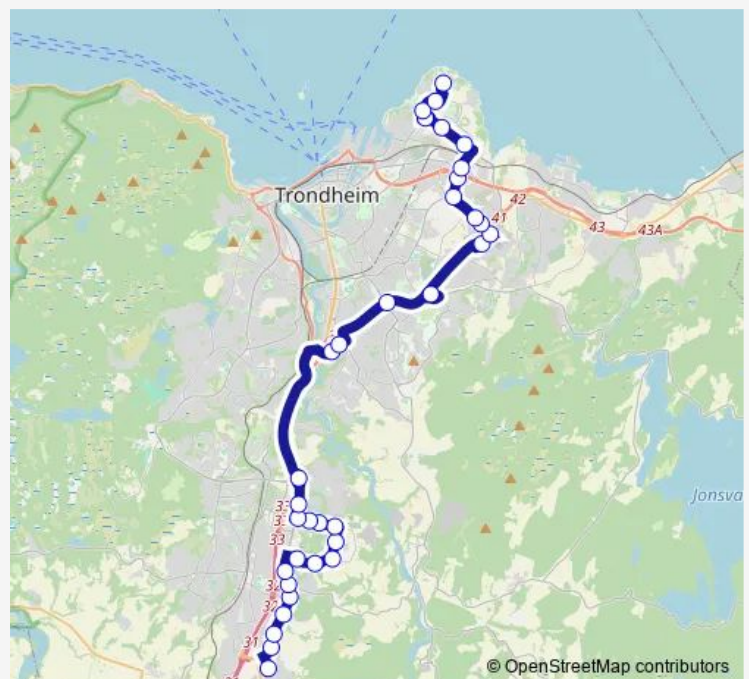

Iskremfabrikken

Gartnerhallen

Strindheim Hageby

Route schedule

Torgardstrøa — Østmarkneset

Monday 13:37-16:45

Tuesday 13:37-16:45

Wednesday 13:37-16:45

Thursday 13:37-16:45

Friday 13:37-16:45

Saturday —

Sunday —

Route info

Direction: Torgardstrøa

Stops: 29

Trip Duration: 0 hour 41 min

15 — Østmarka- Strindheim- E6- Nidarvoll- Tiller- Torgård

Strindheim skole

Strindheim

Haakon VII gate 25

Lade idrettsanlegg

Ingemann Torps vei

Lade gård

Ringve skole

Østmarkneset

Direction

Østmarkneset — Torgardstrøa

30 stops

[Open route schedule](#)

Østmarkneset

Ringve skole

Lade gård