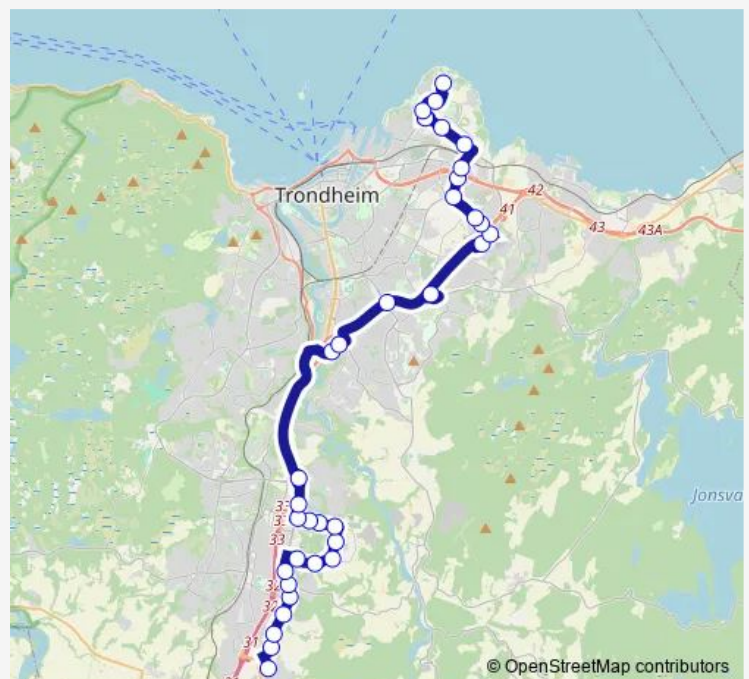

Iskremfabrikken

Gartnerhallen

Strindheim Hageby

Route schedule

Torgardstrøa — Østmarkneset

Monday 13:37-16:45

Tuesday 13:37-16:45

Wednesday 13:37-16:45

Thursday 13:37-16:45

Friday 13:37-16:45

Saturday —

Sunday —

Route info

Direction: Torgardstrøa

Stops: 29

Trip Duration: 0 hour 41 min

15 — Østmarka- Strindheim- E6- Nidarvoll- Tiller- Torgård

Strindheim skole

Strindheim

Haakon VII gate 25

Lade idrettsanlegg

Ingemann Torps vei

Lade gård

Ringve skole

Østmarkneset

Direction

Østmarkneset — Torgardstrøa

30 stops

[Open route schedule](#)

Østmarkneset

Ringve skole

Lade gård