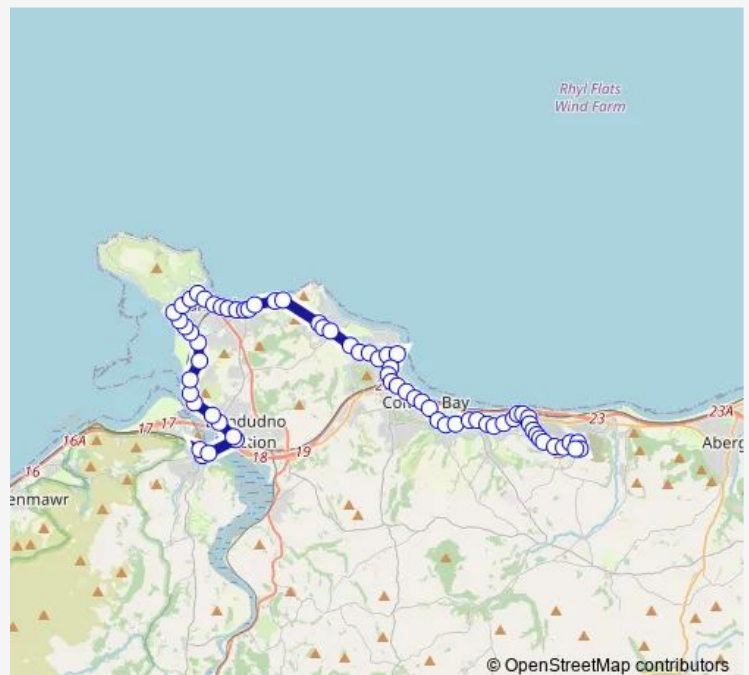

### Route schedule

Glyndwr Road Middle — Conwy Railway Station

Monday 06:55-23:00

Tuesday 06:55-23:00

Wednesday 06:55-23:00

Thursday 06:55-23:00

Friday 06:55-23:00

Saturday 06:55-23:00

### Route info

Direction: Glyndwr Road Middle

Stops: 67

Trip Duration: 1 hour 7 min

15 — Llysfaen - Conwy via Colwyn Bay, Llandudno

St Paul's Church

Wynnstay Road

Pwllcrochan Avenue