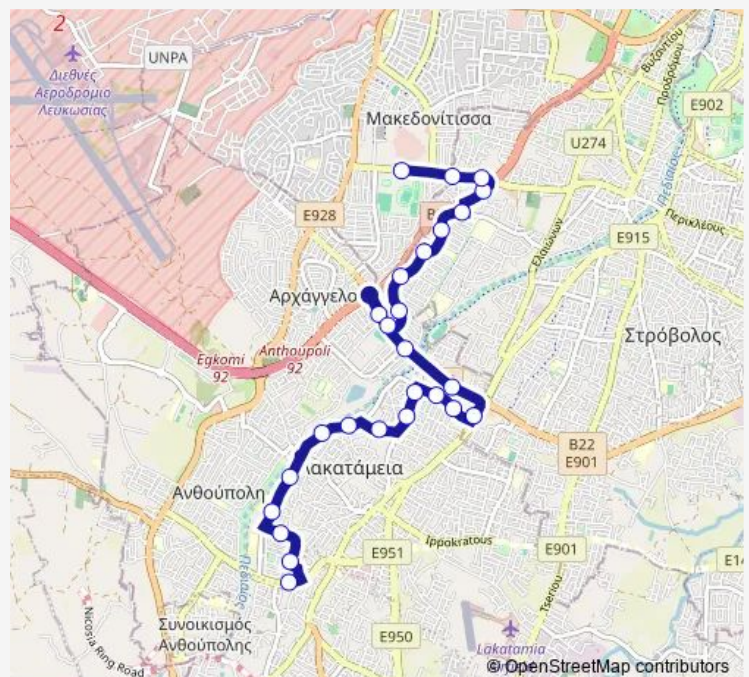

Pediaiou - Akadimias

Agiou Mamantos - Rizokarpasou

Agiou Mamantos - Lidras

Ave. Strovolou - Averkiou

Spyrou Kyprianou Ave. - Agios Mamas

Spyrou Kyprianou Ave. - Dimokratias

Spyrou Kyprianou Ave. - Apoel

Spyrou Kyprianou Ave. - Diodos Kifea

Agiou Eleftheriou - Agiou Lazarou

Agiou Eleftheriou - Agiou Neofytou

Agiou Eleftheriou - Agiou Gennadiou

Agiou Gennadiou - Agiou Amvrosiou

Route schedule

Ave. Agiou Georgiou - Alamanas — Tassos Papadopoulos-Eleftheria

Monday	06:00-21:00
Tuesday	06:00-21:00
Wednesday	06:00-21:00
Thursday	06:00-21:00
Friday	06:00-21:00
Saturday	—
Sunday	—

Route info

Direction: Ave. Agiou Georgiou - Alamanas

Stops: 26

Trip Duration: 0 hour 23 min

Direction

Makario Stadium Bus Station — Ave. Agiou Georgiou - Alamanas

22 stops

[Open route schedule](#)

Makario Stadium Bus Station

Apolloneio Hospital

Archangelou Michail - Agiou Alexiou

Agiou Gennadiou - Agiou Andronikou