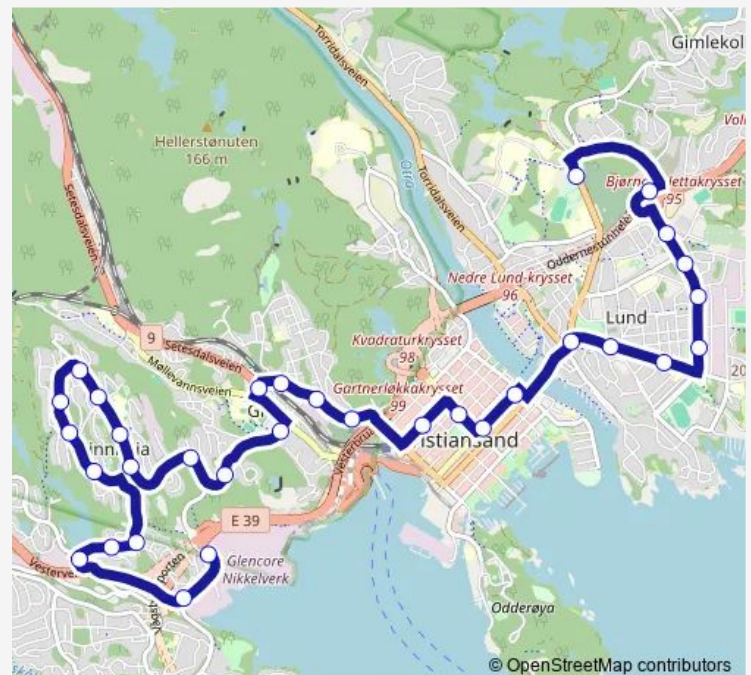

Peer Gyntveien

Route schedule

Universitetet — Kolsdalen

Monday	05:56-00:11 ⁺¹
Tuesday	05:56-00:11 ⁺¹
Wednesday	05:56-00:11 ⁺¹
Thursday	05:56-00:11 ⁺¹
Friday	05:56-00:11 ⁺¹
Saturday	07:11-00:11 ⁺¹
Sunday	09:41-00:11 ⁺¹

Route info

Direction: Universitetet

Stops: 34

Trip Duration: 0 hour 29 min

Gullveien

Tinnheia torv

Malmveien

Natriumveien