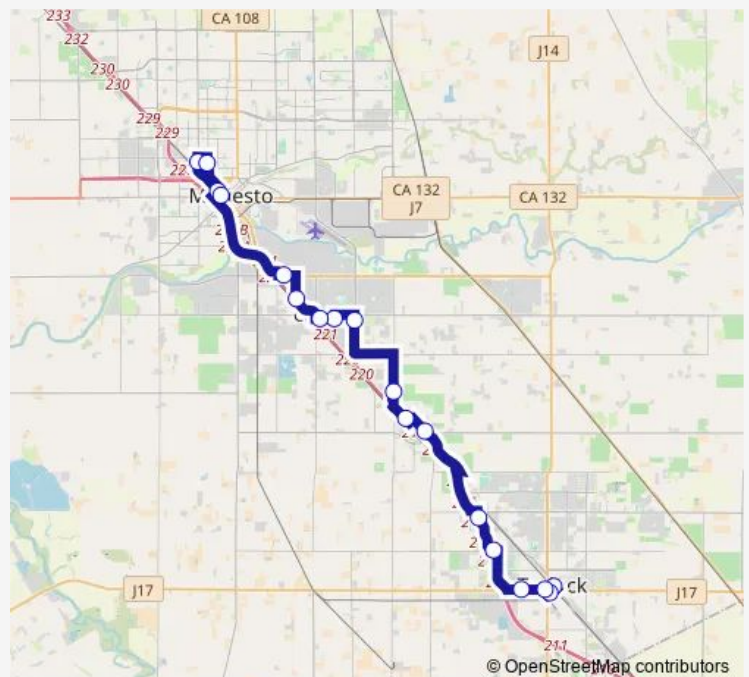

E. Hatch Rd. & Herndon Rd. (Radio Shack)

Magnolia St. & 3rd St.

Mitchell Rd. & E. Whitmore Ave. (Whitmore Plaza)

7th St. & Lizzie Ave.

9th St. & Maud Ave. (Library)

W. Monte Vista Ave. & Countryside Dr. (Safeway Gas Station)

W. Monte Vista Ave. & Dels Ln. (Csus)

Geer Rd. & W. Minnesota Ave.

Roger K. Fall Transit Center

Golden State Blvd. & W. Main St. (Central Park)

Route schedule

9th St. & J St. (Modesto Transit Center) — Golden State Blvd. & W. Main St. (Central Park)

Monday	19:55
Tuesday	19:55
Wednesday	19:55
Thursday	19:55
Friday	19:55
Saturday	—
Sunday	—

Route info

Direction: 9th St. & J St. (Modesto Transit Center)

Stops: 11

Trip Duration: 0 hour 51 min

Direction

Golden State Blvd. & W. Main St. (Central Park) — 9th St. & J St. (Modesto Transit Center)

18 stops

[Open route schedule](#)

Golden State Blvd. & W. Main St. (Central Park)

A St. & 3rd St. (by City Hall)

W. Main St. & N. Laurel St.

W. Main St. & Alaska St.

Fulkerth Rd. & N. Tully Rd. (Walmart)

Countyside Dr. & W. Monte Vista Ave. (El Pollo Loco)