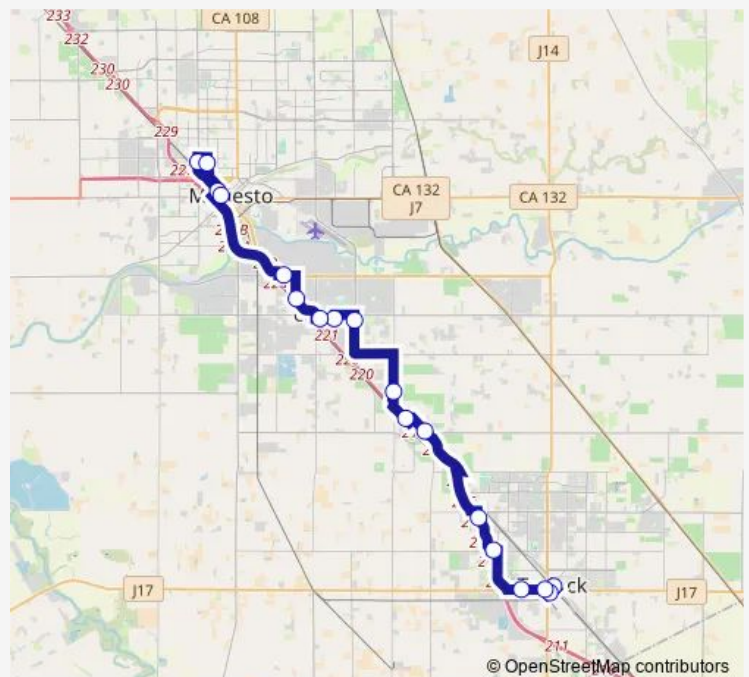

E. Hatch Rd. & Herndon Rd. (Radio Shack)

Magnolia St. & 3rd St.

Mitchell Rd. & E. Whitmore Ave. (Whitmore Plaza)

7th St. & Lizzie Ave.

9th St. & Maud Ave. (Library)

W. Monte Vista Ave. & Countryside Dr. (Safeway Gas Station)

W. Monte Vista Ave. & Dels Ln. (Csus)

Geer Rd. & W. Minnesota Ave.

Roger K. Fall Transit Center

Golden State Blvd. & W. Main St. (Central Park)

**Route schedule**

9th St. & J St. (Modesto Transit Center) — Golden State Blvd. & W. Main St. (Central Park)

Monday	19:55
Tuesday	19:55
Wednesday	19:55
Thursday	19:55
Friday	19:55
Saturday	—
Sunday	—

**Route info**

Direction: 9th St. & J St. (Modesto Transit Center)

Stops: 11

Trip Duration: 0 hour 51 min

15 — Modesto/ Ceres/ Keyes/ Turlock

## Direction

Golden State Blvd. & W. Main St. (Central Park) — 9th St. & J St. (Modesto Transit Center)

18 stops

[Open route schedule](#)

Golden State Blvd. & W. Main St. (Central Park)

A St. & 3rd St. (by City Hall)