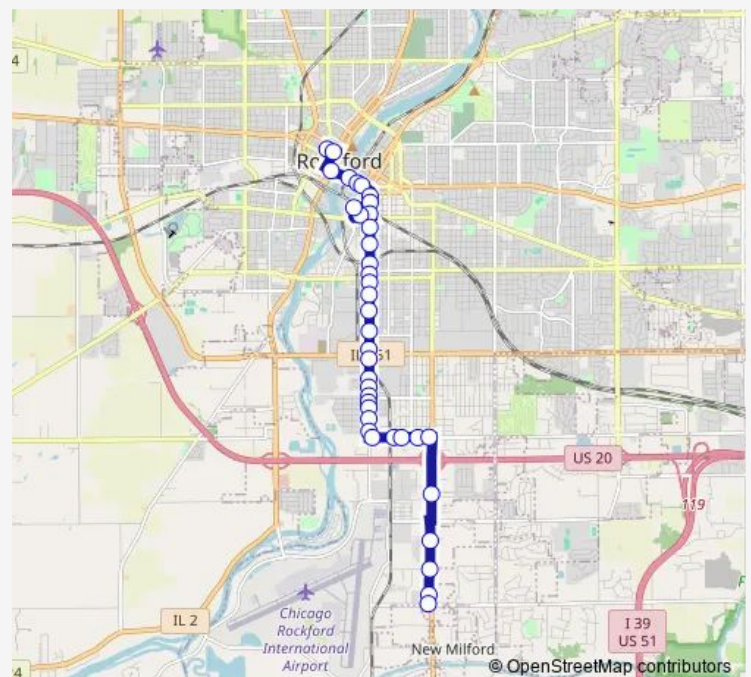

Kishwaukee Score-E-Inbound

Kishwaukee New Milford Ave-E-Inbound

Kishwaukee Harrison-NEC-Inbound

Kishwaukee 23rd Ave-SEC-Inbound

Kishwaukee Blackhawk Park-E-Inbound

Route schedule

Service Dr Blackhawk-NWC-Inbound — Downtown Transfer Center

Monday —

Tuesday —

Wednesday —

Thursday —

Friday —

Saturday —

Sunday 17:36

Route info

Direction: Service Dr Blackhawk-NWC-Inbound

Stops: 37

Trip Duration: 0 hour 29 min

15 — Kishwaukee

Kishwaukee 18th Ave-SEC-Inbound

Kishwaukee 16th Ave-SEC-Inbound

Kishwaukee 15th Ave-NEC- Outbound

Kishwaukee Buckbee-SEC-Inbound

Jefferson 2nd St-NEC-Inbound

Jefferson 1st St-NEC-Inbound

Jefferson N Main-NEC-Inbound

Downtown Transfer Center

Direction

Service Dr Blackhawk-NWC-Inbound — Downtown Transfer Center Berth F

42 stops

[Open route schedule](#)