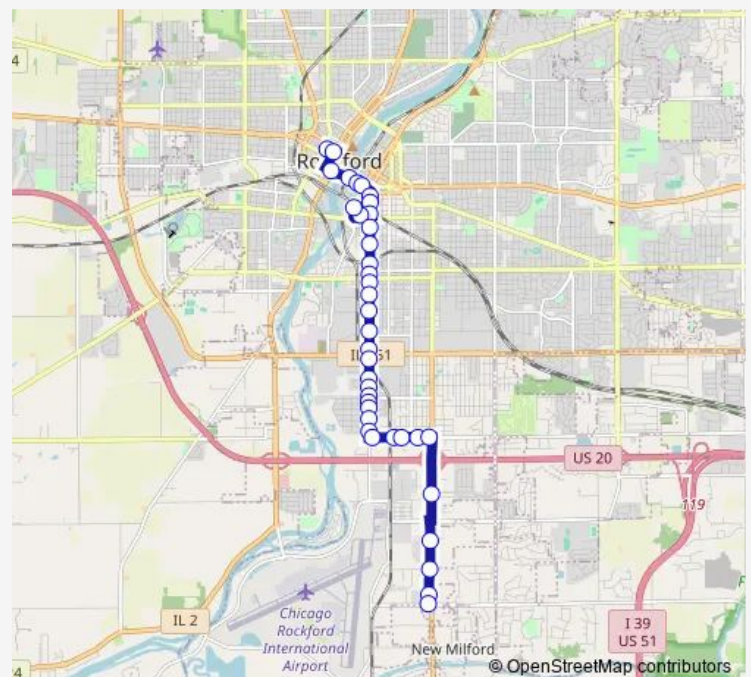

### Route schedule

Service Dr Blackhawk-NWC-Inbound — Downtown Transfer Center Berth F

Monday —

Tuesday —

Wednesday —

Thursday —

Friday —

Saturday 06:36-17:36

### Route info

Direction: Service Dr Blackhawk-NWC-Inbound

Stops: 42

Trip Duration: 0 hour 29 min

15 — Kishwaukee

Kishwaukee Score-E-Inbound

Kishwaukee New Milford Ave-E-Inbound

Kishwaukee Harrison-NEC-Inbound

## Direction

Service Dr Blackhawk-NWC-Inbound — Downtown Transfer Center

37 stops

[Open route schedule](#)

Service Dr Blackhawk-NWC-Inbound

Service Dr Bergstrom-E-Inbound

Service Dr Samuelson-SEC-Inbound

Samuelson Mcdonalds-N-Inbound