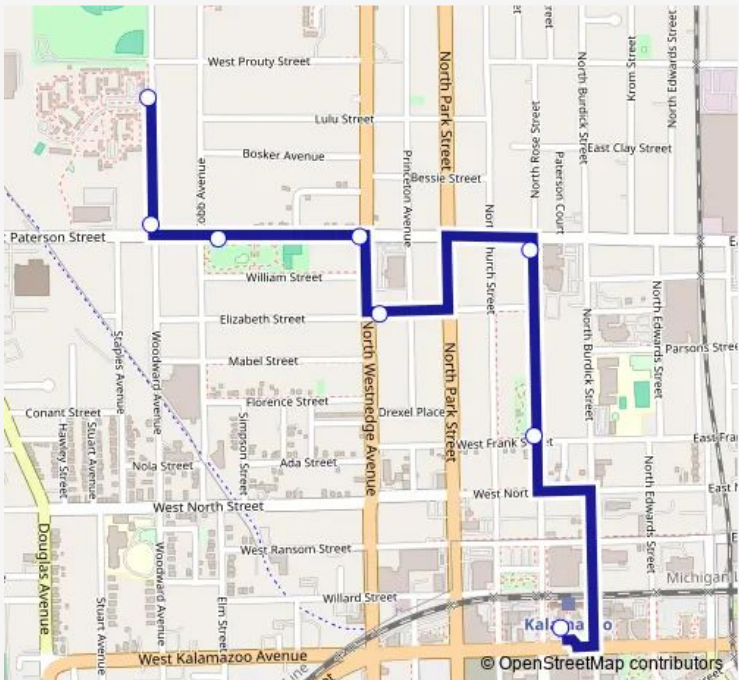

Bus 15 Paterson

[Go to website](#)

Direction
 Kalamazoo Transit Center — Woodward & Interfaith Blvd
 17 stops
[Open route schedule](#)

- Kalamazoo Transit Center
- Ransom & N. Park
- North & Park
- Burdick & North
- Burdick & Paterson
- Prouty & Burdick
- Hopkins & Rose
- Hopkins & Church
- Hopkins & N. Park
- Douglas Ave & Mosel
- Douglas & Red Maple
- Douglas & Northpoint Dr
- Edison & Douglas
- Edison & N Westnedge
- N Westnedge & Mosel
- Prouty & N. Westnedge
- Woodward & Interfaith Blvd

Route schedule
 Kalamazoo Transit Center — Woodward & Interfaith Blvd

Monday	07:45-16:45
Tuesday	07:45-16:45
Wednesday	07:45-16:45
Thursday	07:45-16:45
Friday	07:45-16:45
Saturday	—
Sunday	—

Route info
 Direction: Kalamazoo Transit Center
 Stops: 17
 Trip Duration: 0 hour 15 min

Direction

Woodward & Interfaith Blvd — Kalamazoo Transit Center

8 stops

[Open route schedule](#)

Woodward & Interfaith Blvd

Woodward Ave & Paterson St

Paterson & Cobb

Paterson & N. Westnedge

Wednesday 06:55-21:55

Thursday 06:55-21:55

Friday 06:55-21:55

Saturday 06:55-21:55

Sunday 09:55-16:55

Route info

Direction: Woodward & Interfaith Blvd

Stops: 8