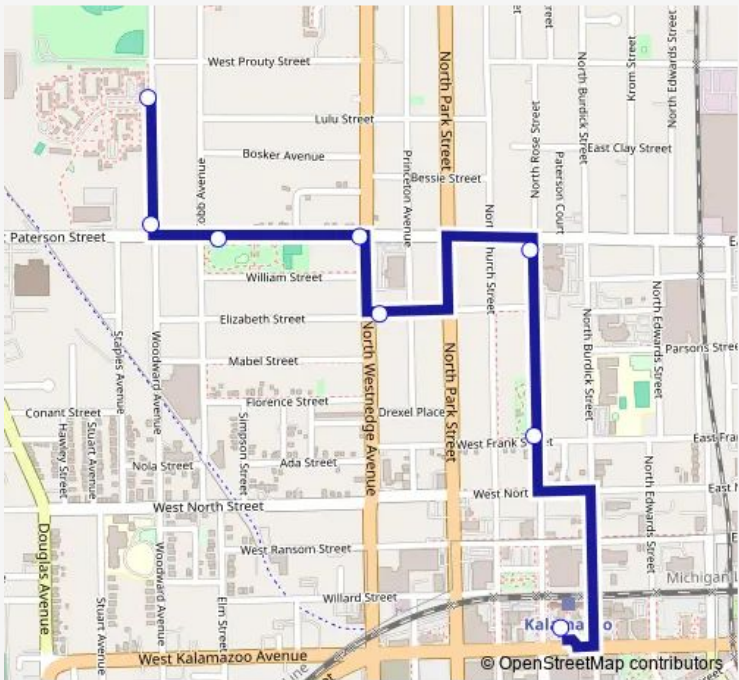

Bus 15 Paterson

[Go to website](#)

Direction
 Kalamazoo Transit Center — Woodward & Interfaith Blvd
 17 stops
[Open route schedule](#)

- Kalamazoo Transit Center
- Ransom & N. Park
- North & Park
- Burdick & North
- Burdick & Paterson
- Prouty & Burdick
- Hopkins & Rose
- Hopkins & Church
- Hopkins & N. Park
- Douglas Ave & Mosel
- Douglas & Red Maple
- Douglas & Northpoint Dr
- Edison & Douglas
- Edison & N Westnedge
- N Westnedge & Mosel
- Prouty & N. Westnedge
- Woodward & Interfaith Blvd

Route schedule
 Kalamazoo Transit Center — Woodward & Interfaith Blvd

Monday	07:45-16:45
Tuesday	07:45-16:45
Wednesday	07:45-16:45
Thursday	07:45-16:45
Friday	07:45-16:45
Saturday	—
Sunday	—

Route info
 Direction: Kalamazoo Transit Center
 Stops: 17
 Trip Duration: 0 hour 15 min

Direction

Woodward & Interfaith Blvd — Kalamazoo Transit Center

8 stops

[Open route schedule](#)

Woodward & Interfaith Blvd

Woodward Ave & Paterson St

Paterson & Cobb

Paterson & N. Westnedge

Wednesday 06:55-21:55

Thursday 06:55-21:55

Friday 06:55-21:55

Saturday 06:55-21:55

Sunday 09:55-16:55

Route info

Direction: Woodward & Interfaith Blvd

Stops: 8