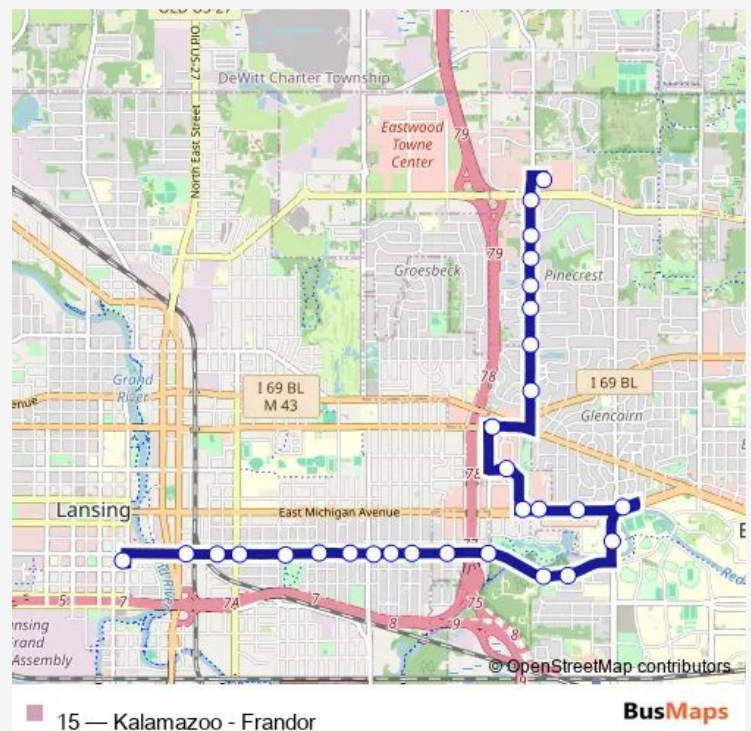

EBD Kalamazoo past Marigold

EBD Kalamazoo at U Vill entrance

NBD Harrison past Kalamazoo

WBD Michigan past Center St

WBD Michigan past Kensington

WBD Michigan past Friendship Cir

WBD Michigan before Morgan

WBD Frandor Center

EBD Saginaw past Clippert

### Route schedule

Cata Trans Center — Meijer Lake Lansing Boarding Center (East Side)

Monday 08:40-17:15

Tuesday 06:40-18:15

Wednesday 08:40-17:15

Thursday 10:40-18:15

Friday 06:40-18:15

Saturday —

### Route info

Direction: Cata Trans Center

Stops: 29

Trip Duration: 0 hour 25 min

NBD Coolidge past Melody Ln

NBD Coolidge past Lakeside Dr

NBD Coolidge past Fair Oaks Ct

NBD Coolidge past Farwood Dr