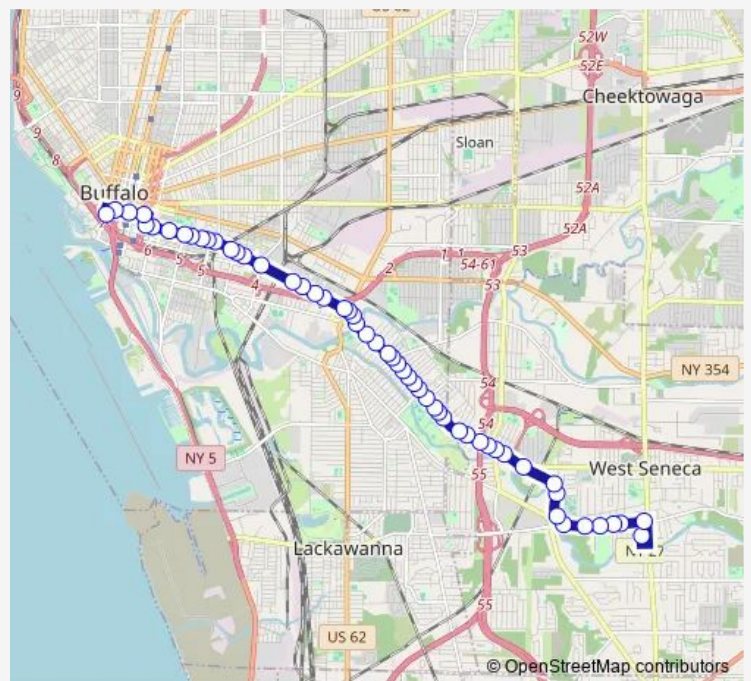

Bus 15 15 - Seneca

[Go to website](#)

Direction
 Lower Terrace Adams Mark South — Union Road Southgate Plaza Static M

55 stops

[Open route schedule](#)

- Lower Terrace Adams Mark South
- Lower Terrace Erie Street South
- Franklin Street Seneca Street North
- Franklin Street Church Street North
- Church Street Main Street East
- South Division Washington Street Ea
- South Division Street Michigan Aven
- Swan Street Michigan Avenue East Fa
- Swan Street Chicago Street East
- Swan Street Cedar Street East
- Swan Street Hickory Street East
- Swan Street Spring Street East
- Swan Street Hamburg Street East
- Swan Street Jefferson Avenue East F
- Swan Street Hagerman Street East
- Seneca Street Emslie Street East
- Seneca Street Hydraulic Street East
- Seneca Street Smith Street East
- Seneca Street Walter Street East
- Seneca Street Babcock Street East
- Seneca Street Milton Street East

Route schedule

Lower Terrace Adams Mark South — Union Road Southgate Plaza Static M

Monday	05:15-00:15 ⁺¹
Tuesday	05:15-00:15 ⁺¹
Wednesday	05:15-00:15 ⁺¹
Thursday	05:15-00:15 ⁺¹
Friday	05:15-00:15 ⁺¹
Saturday	07:00-23:52
Sunday	07:35-21:05

Route info

Direction: Lower Terrace Adams Mark South

Stops: 55

Trip Duration: 0 hour 34 min

15 — 15 - Seneca

Seneca Street Lester Street East Op

Seneca Street Bailey Avenue East

Seneca Street Archer Street South O

Seneca Street Maywood Place South

Seneca Street City Line South

Seneca Street Columbia Parkway Sout

Seneca Street Benson Avenue South

Seneca Street Harlem Road South Opp

Seneca Street Bellwood Avenue South