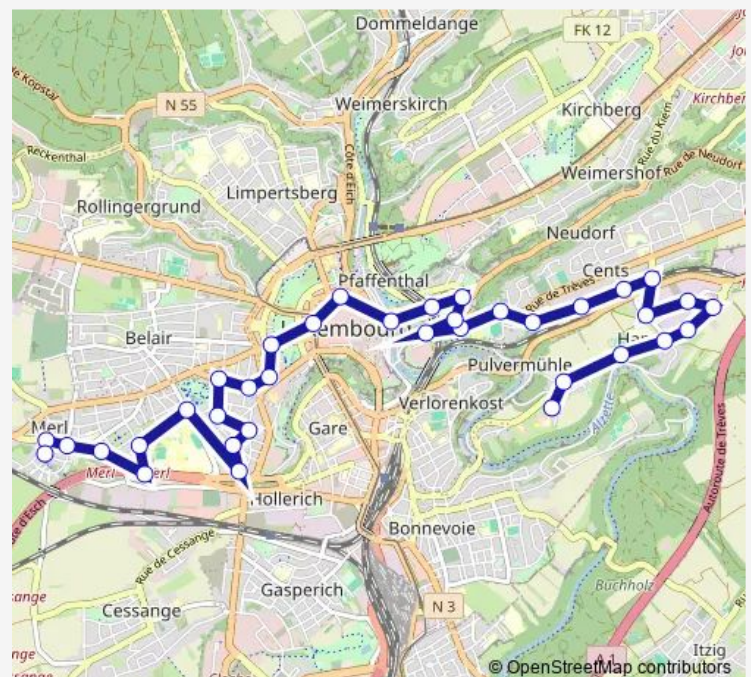

Saturday 05:25-23:50

Sunday 05:50-23:50

Route info

Direction: Hamm, Ierzkaulen

Stops: 36

Trip Duration: 0 hour 40 min

Belair, Wampach

Belair, Rheinsheim

Hamm, Ierzkaulen

Direction

Merl, Celtes — Luxembourg/Centre, Monterey

14 stops

[Open route schedule](#)

Merl, Celtes

Merl, Barrière

Merl, Marcel Cahen

Belair, Rheinsheim

Belair, Wampach

Luxembourg/Centre, Monterey

Route schedule

Merl, Celtes — Luxembourg/Centre, Monterey

Monday 22:57-23:27

Tuesday 22:57-23:27

Wednesday 22:57-23:27

Thursday 22:57-23:27

Friday 22:57-23:27

Saturday 22:57-23:27

Sunday 05:27-23:27

Route info

Direction: Merl, Celtes

Stops: 14

Trip Duration: 0 hour 16 min