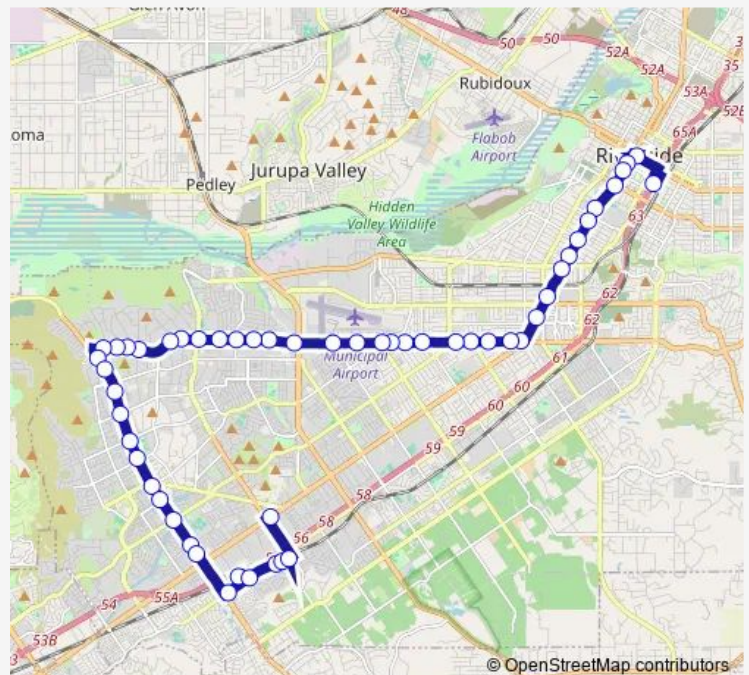

Arlington + Arbor

Arlington + Hillside

Arlington + Adams

**Route schedule**

Vine St. Mobility Hub — Galleria @ Tyler Eb

Monday 04:00-20:20

Tuesday 04:00-20:20

Wednesday 04:00-20:20

Thursday 04:00-20:20

Friday 04:00-20:20

Saturday 06:14-19:03

Sunday 06:14-19:03

**Route info**

Direction: Vine St. Mobility Hub

Stops: 53

Trip Duration: 1 hour 15 min

15 — Galleria-Riverside Vine St Hub

Arlington + Weaver

Arlington + Airport Drive

Arlington + Van Buren

Arlington + Copper Lantern

Arlington + Ben Lomand

Arlington + Rutland

Arlington + Crest

## Route info

Direction: Galleria @ Tyler Eb

Stops: 55

Trip Duration: 0 hour 57 min

Arlington + Tyler

Arlington + Crest

Arlington + Rutland

Arlington Opp. Ben Lomond