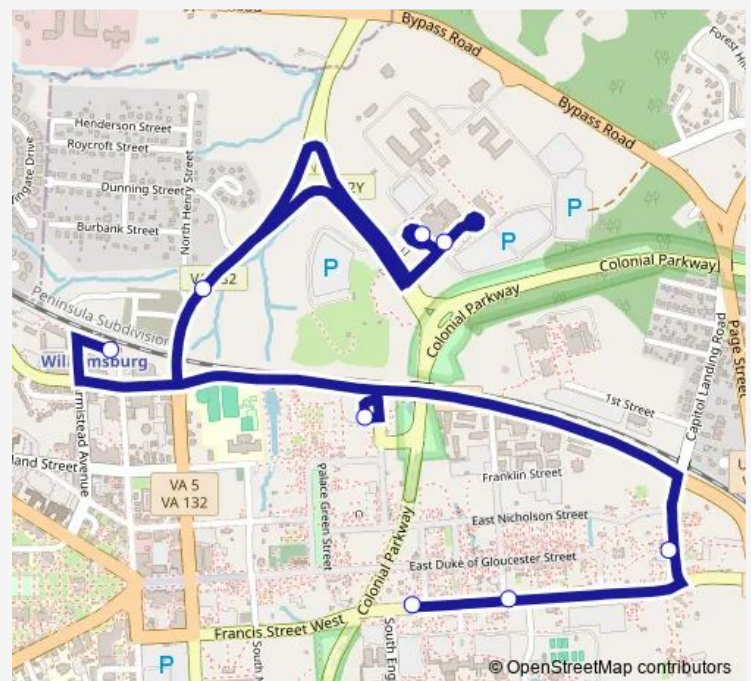

### Direction

N Boundary St at Williamsburg Tc — Market House

8 stops

[Open route schedule](#)

N Boundary St at Williamsburg Tc

Visitor Center Dr at CW Visitor Center

Visitor Center

N Henry St at Highland Park

### Route schedule

N Boundary St at Williamsburg Tc — Market House

Monday 08:57-20:42

Tuesday 08:57-20:42

Wednesday 08:57-20:42

Thursday 08:57-20:42

Friday 08:57-20:42

Saturday 08:57-20:42

Sunday 08:57-20:42

### Route info

Direction: N Boundary St at Williamsburg Tc

Stops: 8

Trip Duration: 0 hour 18 min

15 — Colonial

**Direction**

Market House — Visitor Center

7 stops