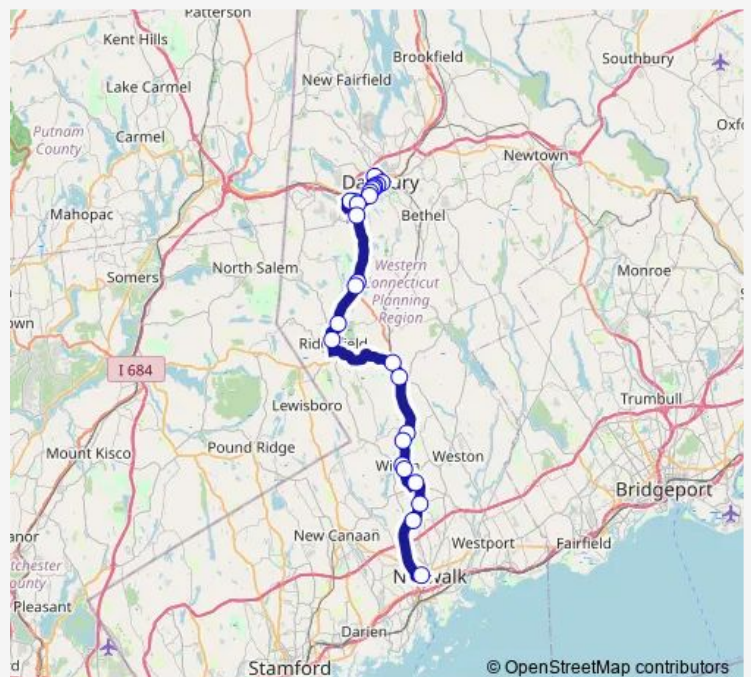

650 Ethan Allen Highway Ib

Copps Hill Plaza (Outbound)

Ridgefield Cvs

Branchville MTA Station (Outbound)

7/107 Outbound Georgetown

7/Cannondale Rd Outbound Cannondale MTA Station

Wilton High School

Wilton Center Outbound

Friday 09:00

Saturday —

Sunday —

Route info

Direction: Pulse Point

Stops: 20

Trip Duration: 0 hour 48 min

15 — 7 Link

Direction

Norwalk Wheels Hub — Pulse Point

20 stops

[Open route schedule](#)

Norwalk Wheels Hub

DMV Inbound

Walmart - Northern Norwalk

50 Danbury Road Inbound

Medical Center

Wilton Stop 'N Shop

Wilton Center

Wilton Splash Car Wash

7/Cannondale Road Inbound Cannondale MTA Station

7/107 Inbound Georgetown Plaza

Branchville MTA Station (Inbound)

Ridgefield Library