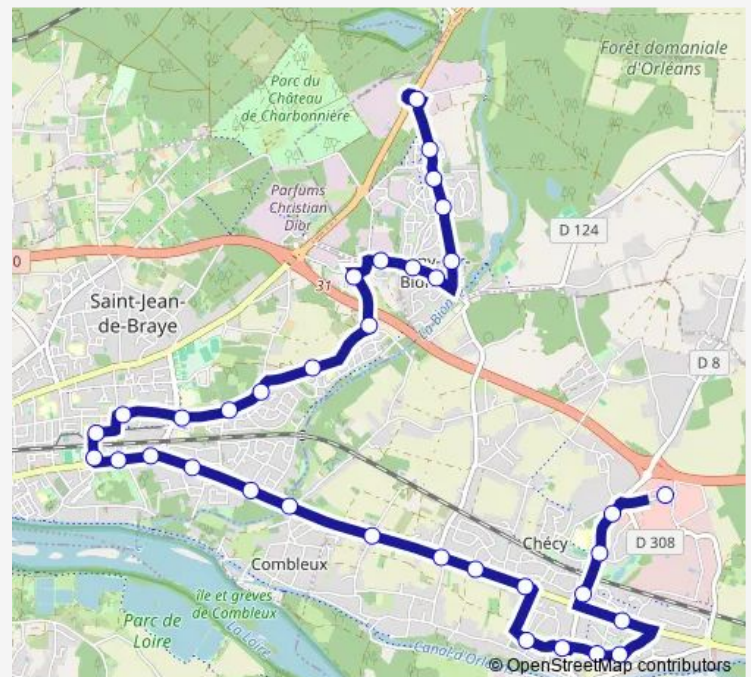

### Route schedule

Belles Rives — Grand Bouland

Monday	06:15-20:05
Tuesday	06:15-20:05
Wednesday	06:16-20:05
Thursday	06:15-20:05
Friday	06:15-20:05
Saturday	06:19-19:49
Sunday	—

### Route info

Direction: Belles Rives

Stops: 35

Trip Duration: 0 hour 34 min

15 — Grand Bouland - Belles Rives

Clos du Hameau - Quai F

Roche

Molière

## Route info

Direction: Léon Blum - Quai D

Stops: 21

Trip Duration: 0 hour 18 min