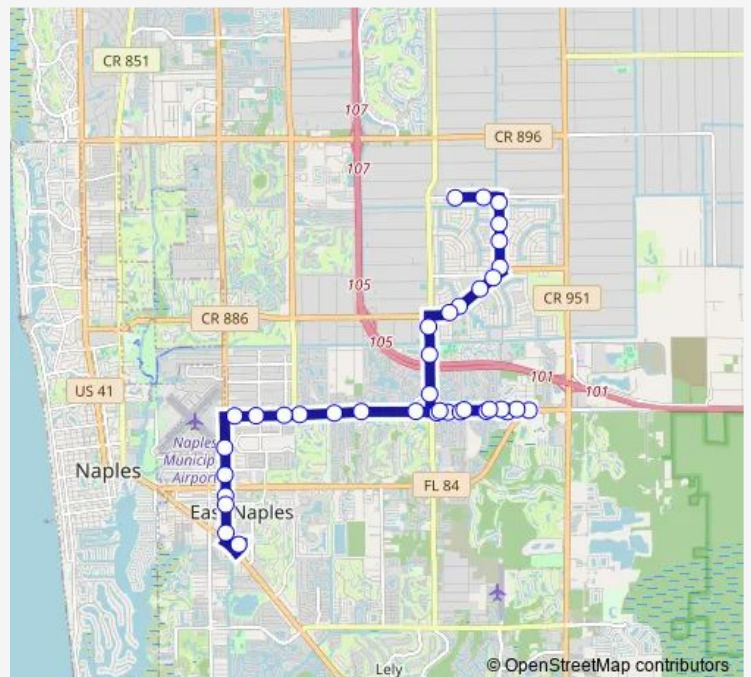

Bus 15 Golden Gate City

[Go to website](#)

Direction

undefined — undefined

0 stops

[Open route schedule](#)

Route schedule

undefined — undefined

Monday	05:34
Tuesday	05:34
Wednesday	05:34
Thursday	05:34
Friday	05:34
Saturday	05:34
Sunday	06:55

Route info

Direction:

Stops: 0

Trip Duration: – min

15 — Golden Gate City

Direction

undefined — undefined

Trip Duration: — min

Direction

Govt Center — Waverly Pl

35 stops

[Open route schedule](#)

Govt Center

Airport Pulling

Great Blue Dr