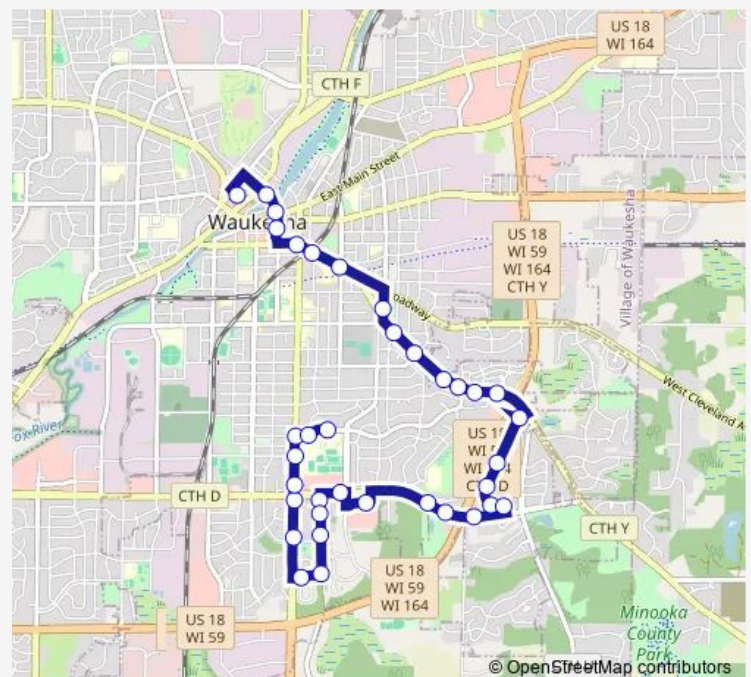

E Racine Avenue at Sheffield Road

E Racine Avenue at Cheviot Chase

E Racine Avenue at E Roberta Avenue

Opp. 1421 E Racine Avenue

E Racine Avenue at E Newhall Avenue

E Racine Avenue at N Greenfield Avenue

E Racine Avenue at Oakland Avenue

Buchner Park

U.S. Post Office

Route schedule

South High School — Transit Center Bay E

Monday	06:55-18:10
Tuesday	06:55-18:10
Wednesday	06:55-18:10
Thursday	06:55-18:10
Friday	06:55-18:10
Saturday	09:15-18:15
Sunday	—

Route info

Direction: South High School

Stops: 27

Trip Duration: 0 hour 20 min

E Broadway at N East Avenue

N East Avenue at South Street

E Main Street at N East Avenue

E Main Street at N Barstow Street

Nw Barstow Street at Bank Street

Transit Center Bay E

Direction

Transit Center Bay E — South High School

36 stops

[Open route schedule](#)

Transit Center Bay E

Nw Barstow Street at Bank Street