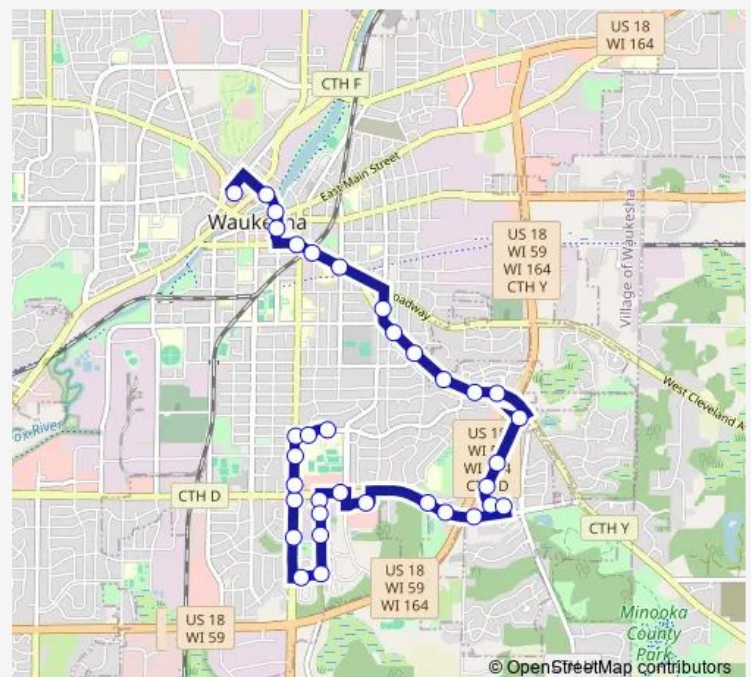

Direction

South High School — Transit Center Bay A

26 stops

[Open route schedule](#)

South High School

Roberta Avenue at Tenny

Tenny Avenue at Wedgewood Drive

Tenny Avenue at Larchmont Drive

Oakland Avenue at E Broadway

U.S. Post Office

E Broadway at N East Avenue

Route schedule

South High School — Transit Center Bay A

Monday	06:00-15:12
Tuesday	06:00-15:12
Wednesday	06:00-15:12
Thursday	06:00-15:12
Friday	06:00-15:12
Saturday	—
Sunday	—

Route info

Direction: South High School

Stops: 26

Trip Duration: 0 hour 18 min

N East Avenue at South Street

E Main Street at N East Avenue

E Main Street at N Barstow Street

Nw Barstow Street at Bank Street

Transit Center Bay A

Direction

South High School — Transit Center Bay A

27 stops

[Open route schedule](#)

South High School

Roberta Avenue at Tenny

Tenny Avenue at Wedgewood Drive