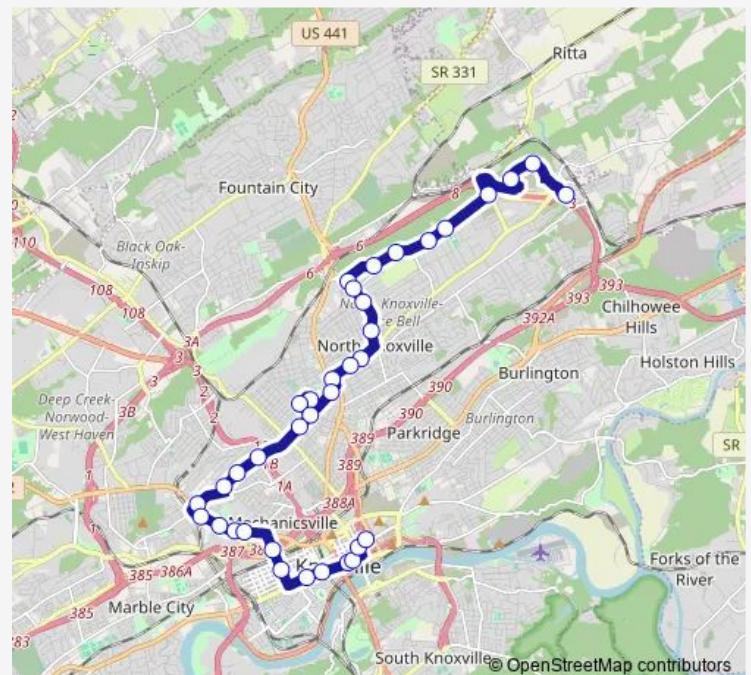

Woodland Ave EB after Freemont Pl

Broadway NB and Washington Pike

### Route schedule

Knoxville Station Bay Q — Walmart

Monday 06:15-23:15

Tuesday 06:15-23:15

Wednesday 06:15-23:15

Thursday 06:15-23:15

Friday 06:15-23:15

Saturday 07:15-23:15

### Route info

Direction: Knoxville Station Bay Q

Stops: 36

Trip Duration: 0 hour 55 min

15 — 15 - Woodland Crosstown

Washington Pike EB and Nadine St

Washington Pike EB after Newman St

Whittle Springs WB and Edgewood Ave

## Route info

Direction: Walmart

Stops: 36

Trip Duration: 0 hour 55 min

Western Ave EB and News Sentinel Dr

Western Ave EB at Cherokee Health

Western Ave EB at Food City

17th St SB and Dale Ave