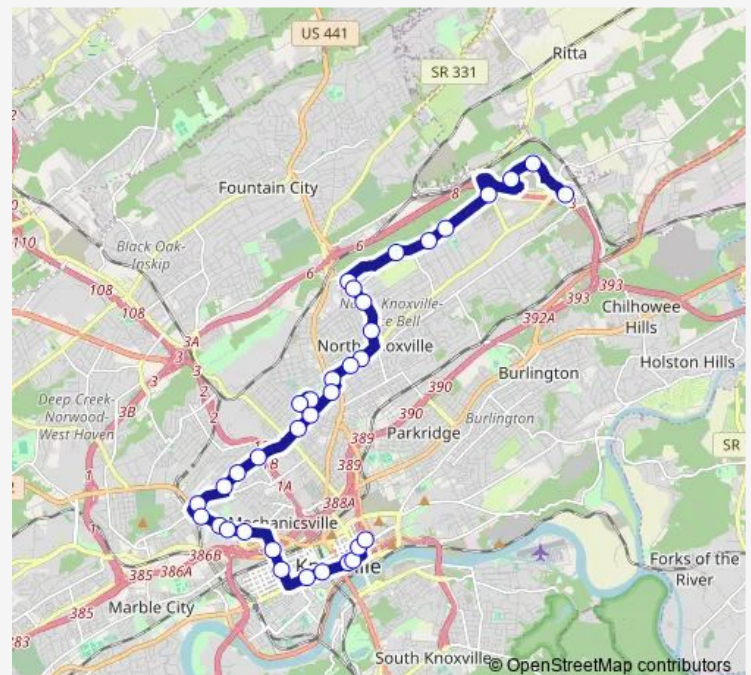

Woodland Ave EB after Freemont Pl

Broadway NB and Washington Pike

### Route schedule

Knoxville Station Bay E — Walmart

Monday 06:15-23:15

Tuesday 06:15-23:15

Wednesday 06:15-23:15

Thursday 06:15-23:15

Friday 06:15-23:15

Saturday 07:15-23:15

### Route info

Direction: Knoxville Station Bay E

Stops: 35

Trip Duration: 0 hour 55 min

15 — 15 - Woodland Crosstown

Washington Pike EB and Nadine St

Washington Pike EB after Newman St

Whittle Springs WB and Edgewood Ave

## Route info

Direction: Walmart

Stops: 35

Trip Duration: 0 hour 55 min

Western Ave EB before Cherokee Health

Western Ave EB at Food City

17th St SB and Dale Ave

17th St SB after Highland Ave