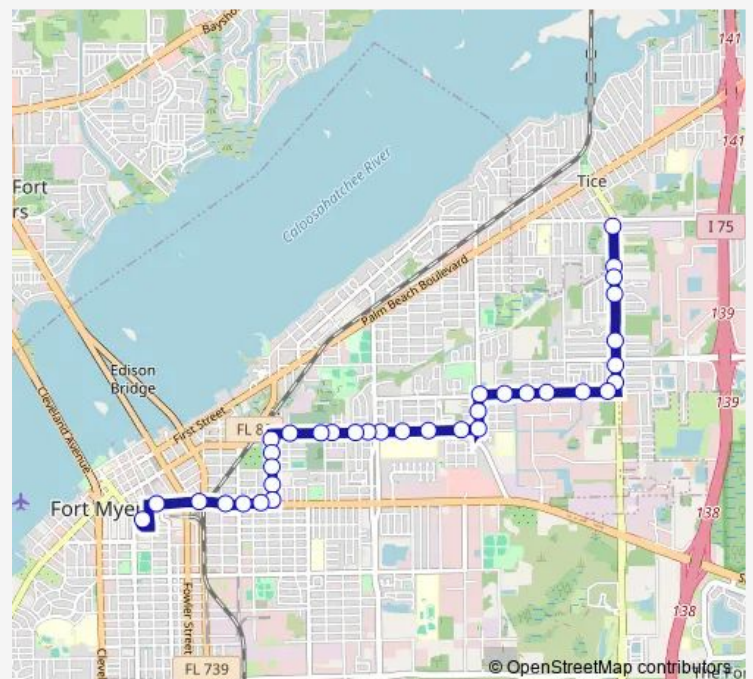

Michigan AVE @ Raleigh St

Michigan AVE @ Henderson Ave

Michigan AVE @ Starnes Ave

Michigan AVE @ Bert Dr

Michigan AVE @ Diego St

Health Dept

Michigan AVE @ Michigan AVE Link

Michigan AVE @ Marsh Ave

Marsh AVE @ Eugenia AVE-Nb

Marsh AVE @ Ballard RD-Nb

Ballard RD @ Clotilde AVE-Eb

Route schedule

Rosa Parks Transportation CTR W — Ortiz @ Tice

Monday 06:05-21:05

Tuesday 06:05-21:05

Wednesday 06:05-21:05

Thursday 06:05-21:05

Friday 06:05-21:05

Saturday 06:05-21:05

Sunday 06:05-18:05

Route info

Direction: Rosa Parks Transportation CTR W

Stops: 37

Trip Duration: 0 hour 25 min

15 — Route 15

Ballard RD @ Kingsman CIR-Eb

Nuna AVE @ Ballard Rd

Nuna AVE @ Skipton Cir

Nuna AVE @ Hunters Green Dr

Nuna AVE @ Catholic Missn Rectry

Nuna AVE @ Maple CT-Nb

Nuna AVE @ Maple CT-Sb