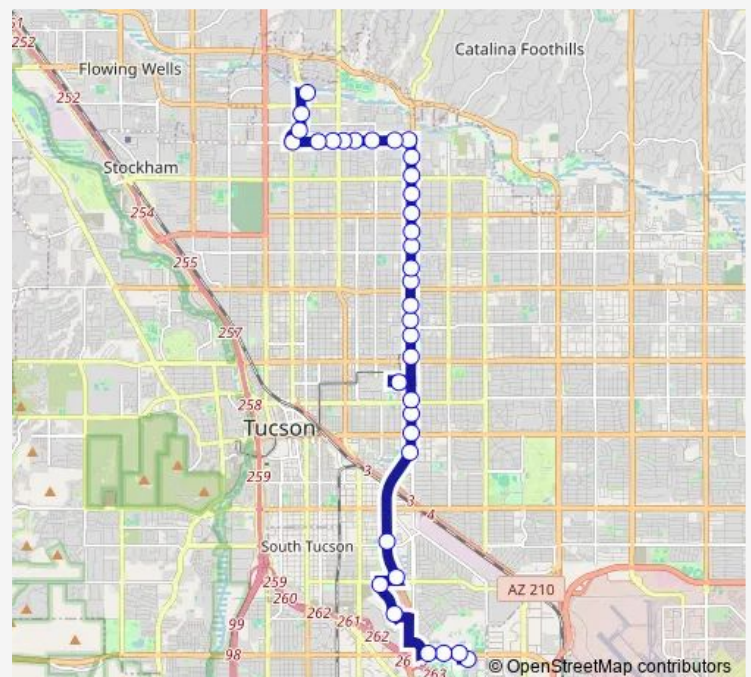

UA Mall (Inside)

Campbell Av/Speedway (Ne)

Campbell Av/Adams (Ne)

Campbell Av/Lester (Ne)

Campbell Av/Seneca (Se)

Campbell Av/Grant@Water (Ne)

Campbell Av/Copper (Ne)

Campbell Av/Glenn (Ne)

### Route schedule

Bumc/South Campus (Inside) — Tohono Transit Center (C)

Monday 05:30-22:00

Tuesday 05:30-22:00

Wednesday 05:30-22:00

Thursday 05:30-22:00

Friday 05:30-22:00

Saturday 06:28-20:28

### Route info

Direction: Bumc/South Campus (Inside)

Stops: 36

Trip Duration: 0 hour 35 min

15 — Campbell Ave

Campbell Av/Ft Lowell (Ne)

Campbell Av/Kleindale (Ne)

Campbell Av/Prince (Ne)

## Route info

Direction: Tohono Transit Center (C)

Stops: 34

Trip Duration: 0 hour 44 min

Kino Pw/12th St (Nw)

Kino Pw/15th St (Sw)

Kino Pw/Silverlake Rd (Sw)

36th St/Kino Pw (Nw)