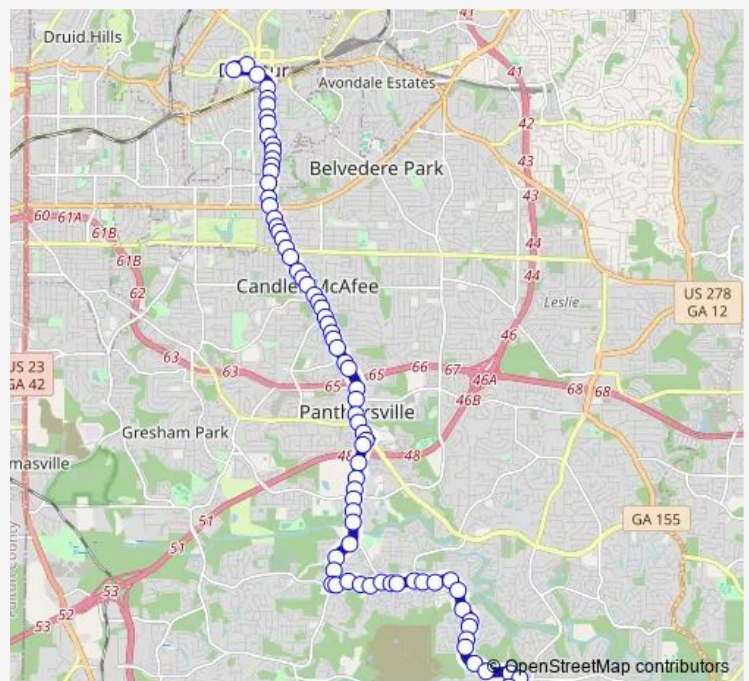

Bus 15 Candler Road

[Go to website](#)

Direction
 PANTHERSVILLE RD @ BOULDERCREST RD — De-
 catur Station - BUS Loop

56 stops

[Open route schedule](#)

- PANTHERSVILLE RD @ BOULDERCREST RD
- PANTHERSVILLE RD @ BRITTANY PARK LN
- PANTHERSVILLE RD @ FORK CREEK CHURCH RD
- PANTHERSVILLE RD @ JAGUAR DR
- PANTHERSVILLE RD @ RIVER RD
- PANTHERSVILLE RD @ RIVER SUMMIT LN
- PANTHERSVILLE RD @ RIVER TREE DR
- PANTHERSVILLE RD @ ROVENA CT
- PANTHERSVILLE RD @ CLIFTON SPRINGS RD
- PANTHERSVILLE RD @ CLIFTON SPRINGS RD
- PANTHERSVILLE RD @ CLIFTON SPRINGS RD
- PANTHERSVILLE RD @ 3073
- PANTHERSVILLE RD @ GLEN HOLLOW DR
- Panthersville RD @ 2929
- Flat Shoals RD @ Fairlake Dr
- Candler RD @ Warren Rd
- Candler RD @ S Rainbow Dr
- Candler RD @ Rainbow Dr
- Candler RD @ Rainbow Way
- Candler RD @ Eastwyck Rd
- Candler RD @ Winston Manor Dr

Route schedule

PANTHERSVILLE RD @ BOULDERCREST RD — De-
 catur Station - BUS Loop

Monday	05:13-23:57
Tuesday	05:13-23:57
Wednesday	05:13-23:57
Thursday	05:13-23:57
Friday	05:13-23:57
Saturday	05:53-23:53
Sunday	05:53-23:53

Route info

Direction: PANTHERSVILLE RD @ BOULDERCREST RD

Stops: 56

Trip Duration: 0 hour 37 min

15 — Candler Road

Candler RD @ Misty Waters Dr

Candler RD @ Valley Ridge Dr

Candler RD @ Ousley Ct

Candler RD @ Toney Dr

Candler RD @ Ellen Way

Candler RD @ Whites Mill Rd

Candler RD @ Oakland Ter

Candler RD @ Tilson Rd

Candler RD @ Mcafee Rd

Candler RD @ Mellville Ave

Candler RD @ Northview Ave