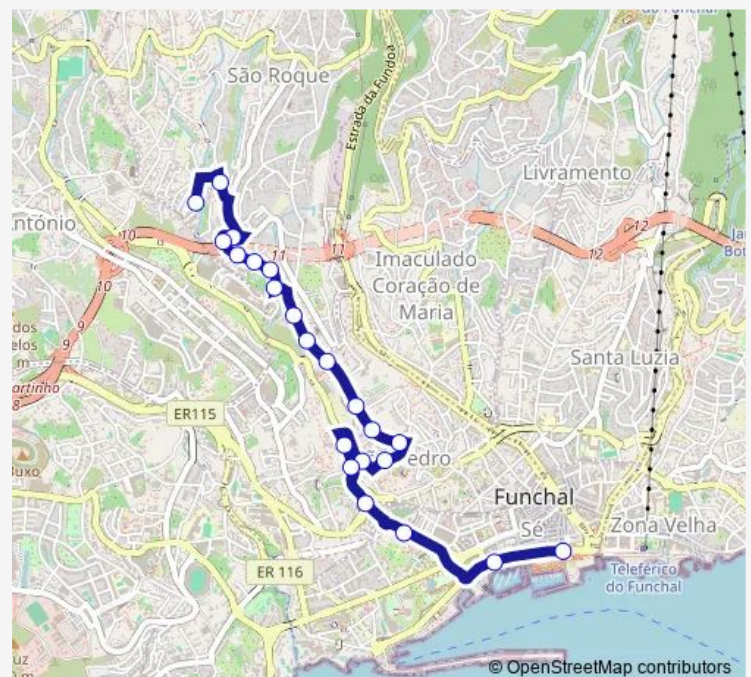

Azinhaga São Pedro (638)

Rua Paiol D (640)

Tourigalo Achada (642)

Beco Amaro (644)

Auxilio Maternal (646)

R DR Carço BC Frias D (648)

Estr São João D (650b)

Entrada S João (650a)

Viaduto São João D (650)

Edifício 2000 (652)

Marina (700)

Route schedule

APS Penteadá S (655) — PC Povo (2)

Monday	—
Tuesday	07:40
Wednesday	07:40
Thursday	07:40
Friday	—
Saturday	07:40
Sunday	—

Route info

Direction: APS Penteadá S (655)

Stops: 22

Trip Duration: 0 hour 13 min

15 — Pentada - Centro (via Achada)

BusMaps

15 Bus time schedules and route maps are available in an offline PDF at busmaps.com. Use the busmaps.com website to see live bus times, train schedule or subway schedule, and step-by-step directions for all public transit in Funchal