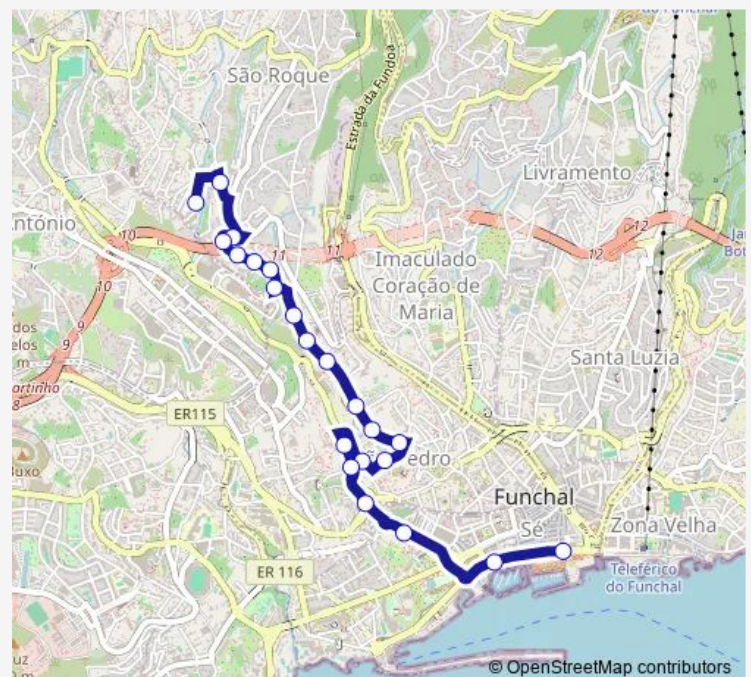

Azinhaga São Pedro (638)

Rua Paiol D (640)

Tourigalo Achada (642)

Beco Amaro (644)

Auxilio Maternal (646)

R DR Carço BC Frias D (648)

Estr São João D (650b)

Entrada S João (650a)

Viaduto São João D (650)

Edifício 2000 (652)

Marina (700)

Route schedule

APS Penteadá S (655) — PC Povo (2)

Monday	—
Tuesday	07:40
Wednesday	07:40
Thursday	07:40
Friday	—
Saturday	07:40
Sunday	—

Route info

Direction: APS Penteadá S (655)

Stops: 22

Trip Duration: 0 hour 13 min

15 — Pentada - Centro (via Achada)

BusMaps

15 Bus time schedules and route maps are available in an offline PDF at busmaps.com. Use the busmaps.com website to see live bus times, train schedule or subway schedule, and step-by-step directions for all public transit in Funchal