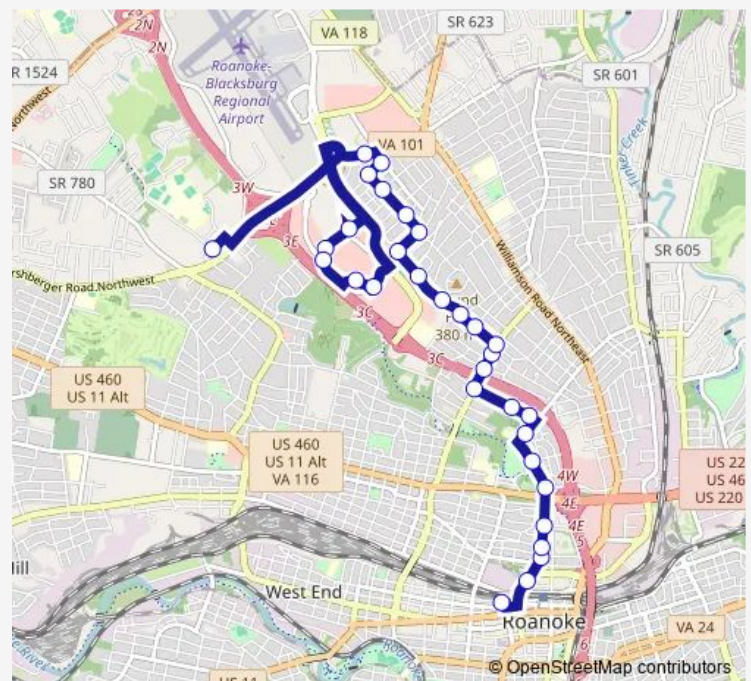

Huff NB at Floraland

Floraland EB at Grandview

Grandview NB at Vancouver

Route schedule

3rd St Station Slip N — Hoback at Big Lots parking lot

Monday 06:15-20:15

Tuesday 06:15-20:15

Wednesday 06:15-20:15

Thursday 06:15-20:15

Friday 06:15-20:15

Saturday —

Sunday —

Route info

Direction: 3rd St Station Slip N

Stops: 31

Trip Duration: 0 hour 30 min

15 — 15- 3rd St Station to Hoback

Grandview NB at Edinburgh

Grandview NB at Marr

Marr EB at Rutgers

Hershberger WB at Rutgers (Krispy Kreme)

Valley View Ring Road SB at Olive Garden

Valley View Ring Road SB at TGI Fridays

Valley View Ring Road at Lewis Gale Clinic

Valley View Mall

Valley View Ring Road at Walmart

Hoback at Big Lots parking lot

15 Bus time schedules and route maps are available in an offline PDF at busmaps.com. Use the busmaps.com website to see live bus times, train schedule or subway schedule, and step-by-step directions for all public transit in Roanoke