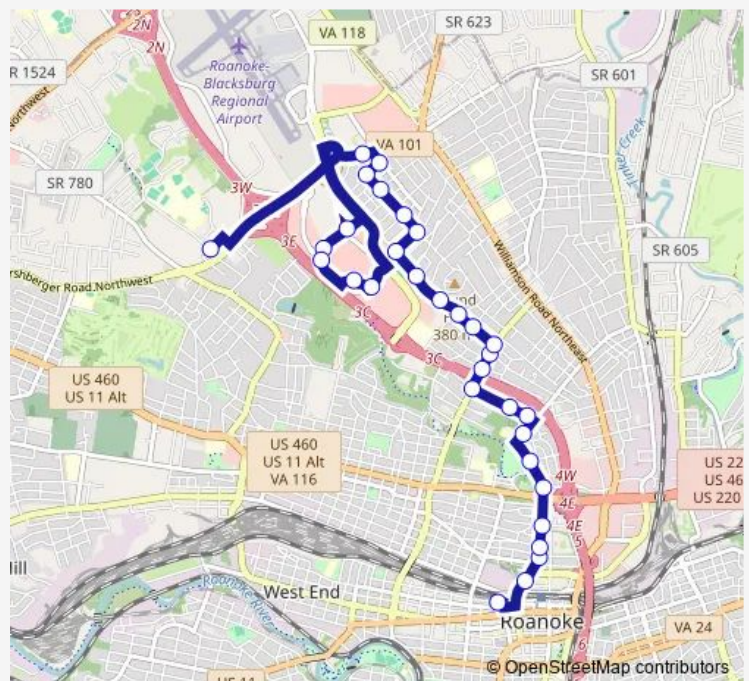

Huff NB at Floraland

Floraland EB at Grandview

Grandview NB at Vancouver

Route schedule

3rd St Station Slip P — Hoback at Big Lots parking lot

Monday 06:15-20:15

Tuesday 06:15-20:15

Wednesday 06:15-20:15

Thursday 06:15-20:15

Friday 06:15-20:15

Saturday —

Sunday —

Route info

Direction: 3rd St Station Slip P

Stops: 31

Trip Duration: 0 hour 30 min

15 — 15- 3rd St Station to Hoback

Grandview NB at Edinburgh

Grandview NB at Marr

Marr EB at Rutgers

Hershberger WB at Rutgers (Krispy Kreme))

Valley View Ring Road SB at Olive Garden

Valley View Ring Road SB at TGI Fridays

Valley View Ring Road at Lewis Gale Clinic

Valley View Mall

Valley View Ring Road at Walmart

Hoback at Big Lots parking lot

15 Bus time schedules and route maps are available in an offline PDF at [busmaps.com](https://busmaps.com). Use the [busmaps.com](https://busmaps.com) website to see live bus times, train schedule or subway schedule, and step-by-step directions for all public transit in Roanoke