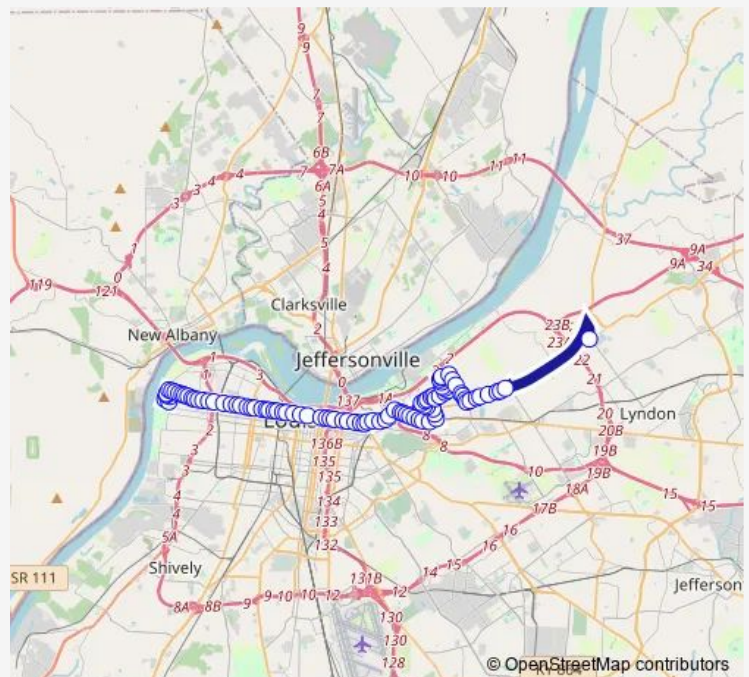

Lagrange @ Autumn Ridge

Lagrange @ Blue Vale

Lagrange @ Etawah

Lagrange @ Witawanga

Lagrange @ Ormsby

Lagrange @ Falconwood

Lagrange @ Lisbon

Lagrange @ Lyndon

Lyndon @ Warwick

Herr @ Lyndon

Herr @ King Arthur

Route schedule

Lagrange @ UPS Drive — Shawnee Park @ Northwestern Pkwy

Monday 06:45-18:46

Tuesday 06:45-18:46

Wednesday 06:45-18:46

Thursday 06:45-18:46

Friday 06:45-18:46

Saturday 06:47-18:46

Sunday 06:47-18:46

Route info

Direction: Lagrange @ UPS Drive

Stops: 127

Trip Duration: 1 hour 1 min

15 — Market Street

Herr @ Westlynn

Herr @ Westport

Herr @ Moredale

Herr @ Boxwood

Herr @ Graymoor

Herr @ Glen Arbor

Herr @ Greenlawn