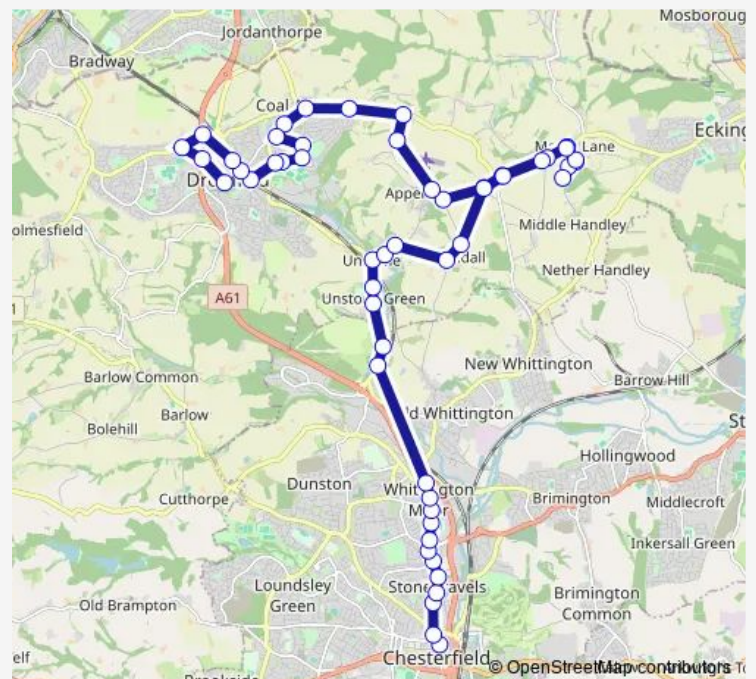

Thursday 09:35-15:55

Friday 09:35-15:55

Saturday 09:35-15:55

Sunday —

Route info

Direction: Civic Centre

Stops: 50

Trip Duration: 0 hour 55 min

15 — Chesterfield - Dronfield

Marsh Lane

Lightwood Road Bolehill Lane

Warren Crescent

Ridge Road

Lightwood Road Bolehill Lane

Marsh Lane

Bramley Moor Quarry Hill

Thursday 17:00

Friday 17:00

Saturday 17:00

Sunday —

Route info

Direction: Cavendish Street

Stops: 51

Trip Duration: 0 hour 50 min