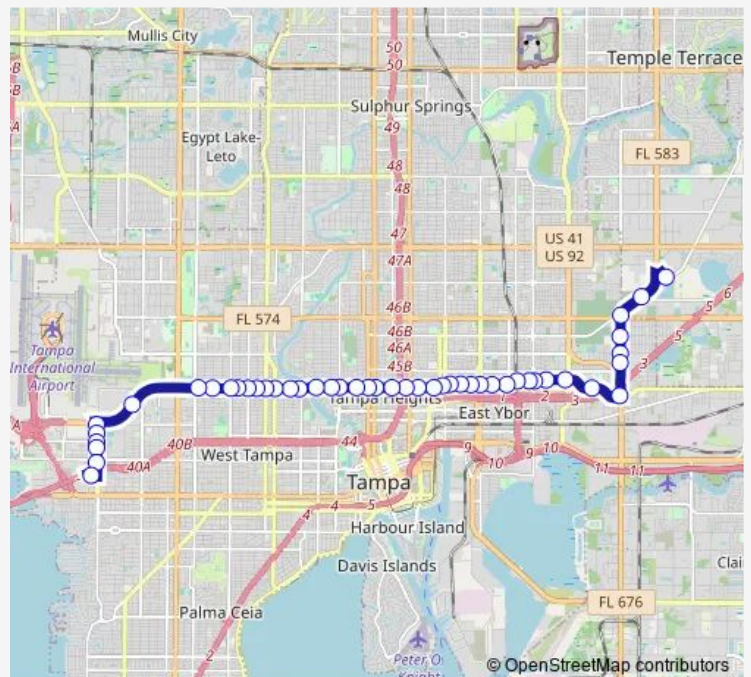

Columbus Dr @ Ola Av

Route schedule

Westshore Plaza — Netpark Transfer Center

Monday 06:15-22:15

Tuesday 06:15-22:15

Wednesday 06:15-22:15

Thursday 06:15-22:15

Friday 06:15-22:15

Saturday 06:15-22:15

Sunday 06:15-22:15

Route info

Direction: Westshore Plaza

Stops: 45

Trip Duration: 0 hour 50 min

15 — Columbus Drive

Columbus Dr @ Tampa St

Columbus Dr @ Florida Av

Columbus Dr @ Central Av

Columbus Dr @ Nebraska Av

Columbus Dr @ 10th St

Columbus Dr @ 13th St

Columbus Dr @ 15th St

Columbus Dr @ 17th St

Columbus Dr @ 19th St

Columbus Dr @ 50th St

50th St @ 23rd Av

50th St @ 26th Av

50th St @ 30th Ave

50th St @ M L King Jr Blvd

56th St @ Commerce Park Blvd

Netpark Transfer Center

Direction