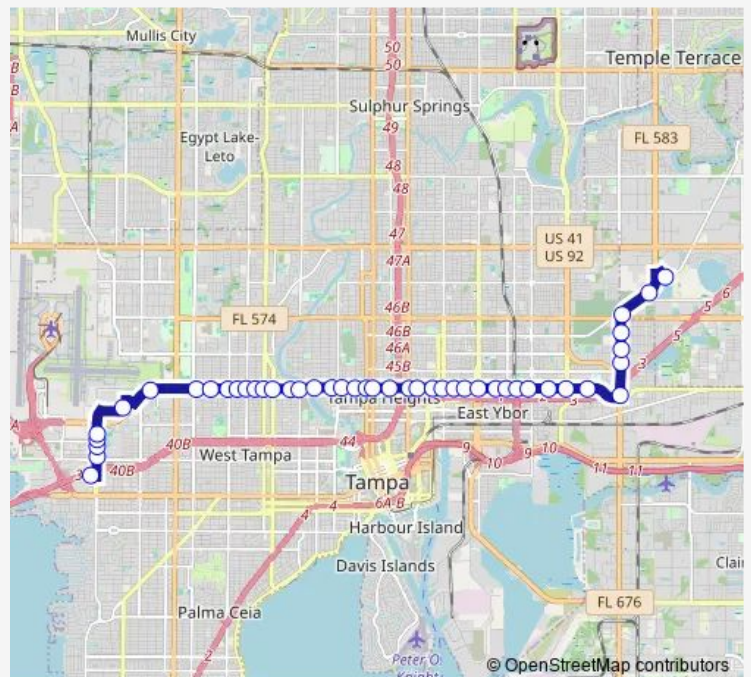

Columbus Dr @ Ola Av

Route schedule

Westshore Plaza — Netpark Transfer Center

Monday 06:15-22:15

Tuesday 06:15-22:15

Wednesday 06:15-22:15

Thursday 06:15-22:15

Friday 06:15-22:15

Saturday 06:15-22:15

Sunday 06:15-22:15

Route info

Direction: Westshore Plaza

Stops: 45

Trip Duration: 0 hour 50 min

15 — Columbus Drive

Columbus Dr @ Tampa St

Columbus Dr @ Florida Av

Columbus Dr @ Central Av

Columbus Dr @ Nebraska Av

Columbus Dr @ 10th St

Columbus Dr @ 13th St

Columbus Dr @ 15th St

Columbus Dr @ 17th St

Columbus Dr @ 19th St

Columbus Dr @ 50th St

50th St @ 23rd Av

50th St @ 26th Av

50th St @ 30th Ave

50th St @ M L King Jr Blvd

56th St @ Commerce Park Blvd

Netpark Transfer Center

Direction