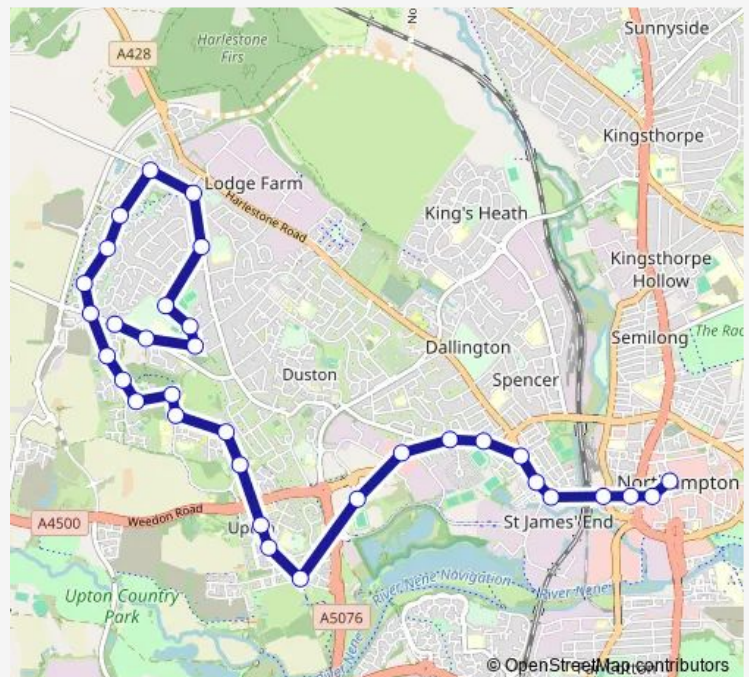

Bus 15 St Giles Park - Town Centre

[Go to website](#)

Direction

Berrywood Drive — Northampton Bus Interchange

33 stops

[Open route schedule](#)

- Berrywood Drive
- The Duston School
- Alderley Close
- Bramhall Rise
- Errington Park
- Woodley Chase
- Port Road
- Pine Copse Close
- Rochelle Way
- Beaune Close
- Poitiers Court
- Weggs Farm Road
- Dent Close
- White House
- Old Hospital
- St Mary's House
- St Crispin Drive
- Kent Road South
- Kent Road South
- High Street
- Square

Route schedule

Berrywood Drive — Northampton Bus Interchange

Monday	06:24-23:37
Tuesday	06:24-23:37
Wednesday	06:24-23:37
Thursday	06:24-23:37
Friday	06:24-23:37
Saturday	06:24-23:37
Sunday	—

Route info

Direction: Berrywood Drive

Stops: 33

Trip Duration: 0 hour 37 min

15 — St Giles Park - Town Centre

Webb Drive

Bella Italia

Homebase

Malcolm Drive

Beacon Bingo

High Street

Princess Marina Hospital

Kent Road South

Kent Road South

St Crispin Drive

St Mary's House

Old Hospital

White House