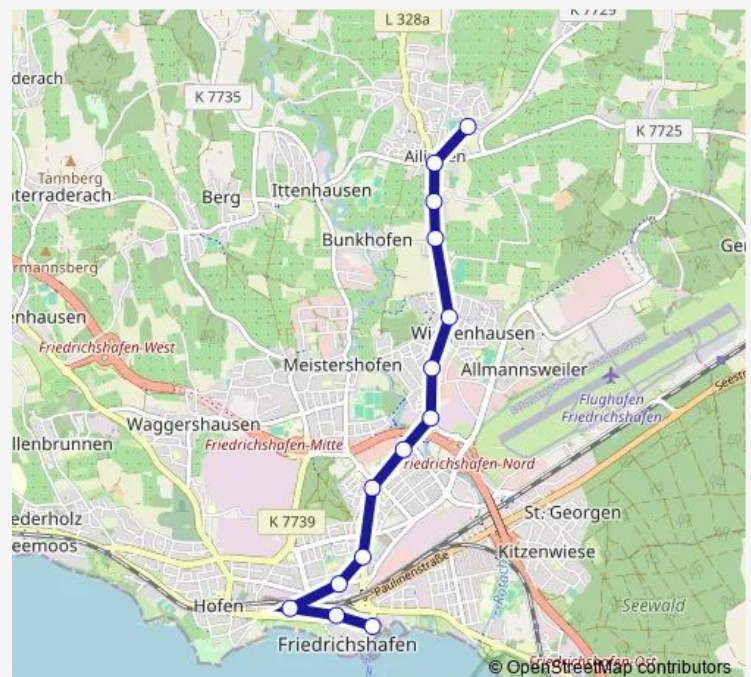

### Direction

FN Ailingen, Schule — Friedrichsh. Hafenbahnhof

14 stops

[Open route schedule](#)

FN Ailingen, Schule

FN Ailingen, Rathaus

FN Ailingen, Bodenseestraße

Friedrichshafen Wiggerhausen

Friedrichsh. Stadtbahnhof

Friedrichsh. Stadtmitte

Friedrichsh. Hafenbahnhof

### Route schedule

FN Ailingen, Schule — Friedrichsh. Hafenbahnhof

Monday 06:29-20:16

Tuesday 06:29-20:16

Wednesday 06:29-20:16

Thursday 06:29-20:16

Friday 06:29-20:16

Saturday —

### Route info

Direction: FN Ailingen, Schule

Stops: 14

Trip Duration: 0 hour 21 min