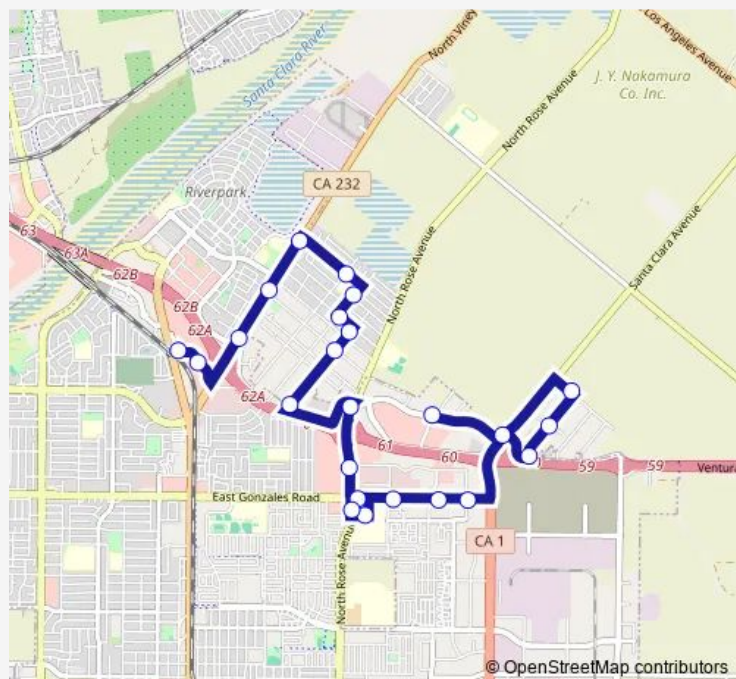

Simon & Cortez

Route schedule

Gctd Main Office — Esplanade & Spur

Monday 08:23-17:00

Tuesday 08:23-17:00

Wednesday 08:23-17:00

Thursday 08:23-17:00

Friday 08:23-17:00

Saturday 09:45-16:10

Sunday 09:45-16:10

Route info

Direction: Gctd Main Office

Stops: 29

Trip Duration: 0 hour 44 min

Simon & Vineyard

Vineyard & Collins

Vineyard & Olive

Esplanade Shp Ctr

Esplanade & Spur

Spur Drive & Wagon Wheel Road

Spur Drive & Wagon Wheel Road

Esplanade & Spur

Direction

Esplanade & Spur — Gctd Main Office

24 stops

[Open route schedule](#)

Esplanade & Spur

Esplanade Shp Ctr

Vineyard & Olive

Vineyard & Collins

Vineyard & Simon

Simon & Cortez