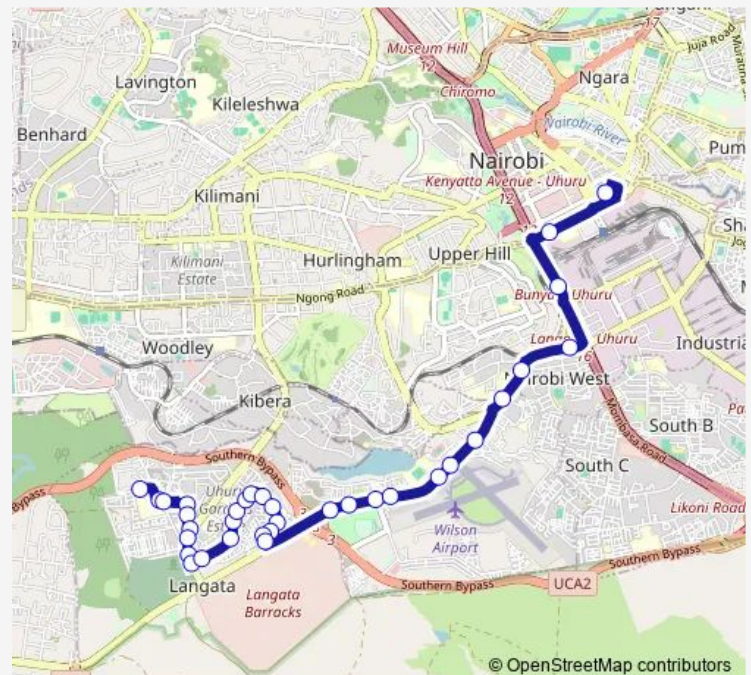

Rubia Estate/Maasai Estate

Oilibya

Lang'ata Hospital

Route schedule

St.Mary's — Bus Station

Monday 06:00

Tuesday 06:00

Wednesday 06:00

Thursday 06:00

Friday 06:00

Saturday 06:00

Sunday 06:00

Route info

Direction: St.Mary's

Stops: 34

Trip Duration: 0 hour 36 min

T-Mall

Madaraka Flyover

Nyayo Stadium

Makaburini

Agip

Bus Station

Direction

Bus Terminal — St.Mary's

Thursday 06:00

Friday 06:00

Saturday 06:00

Sunday 06:00

Route info

Direction: Bus Terminal

Stops: 28

Trip Duration: 0 hour 33 min