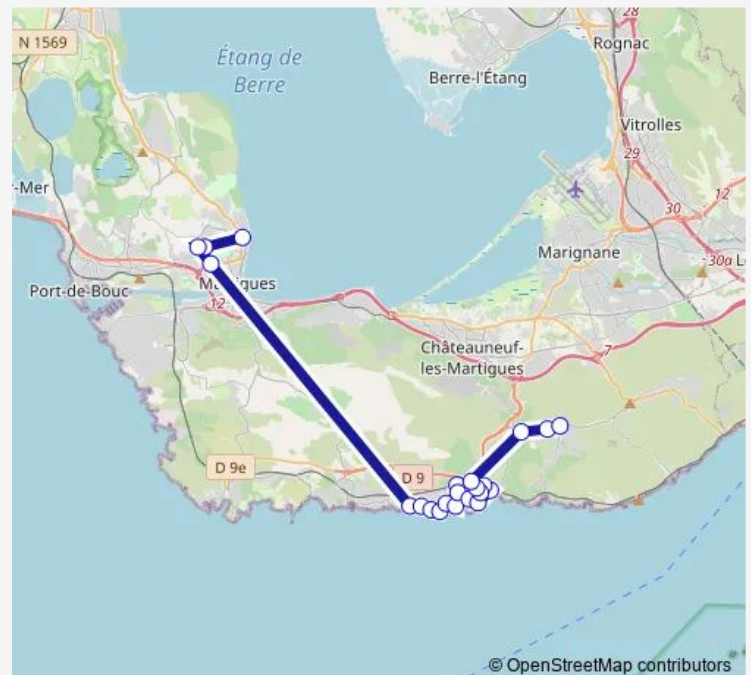

Thursday 07:15-08:20

Friday 07:15-08:20

Saturday —

Sunday —

Route info

Direction: Le Camping

Stops: 21

Trip Duration: 1 hour 5 min

■ C303 — Ensùès - Carry - Martigues

Direction

Lycée Paul Langevin — Mairie

22 stops

[Open route schedule](#)

Lycée Paul Langevin

Lycée Brise Lames

Lycée Jean Lurçat

Thursday 16:00-18:00

Friday 16:00-18:00

Saturday —

Sunday —

Route info

Direction: Lycée Paul Langevin

Stops: 22

Trip Duration: 1 hour 12 min