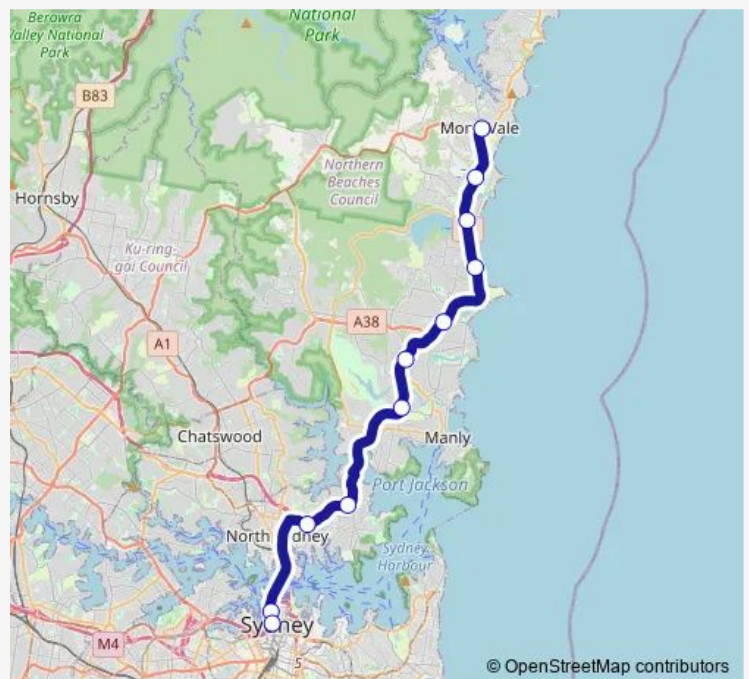

Bus BN1 B-Line City QVB to Mona Vale (Night Service)

[Go to website](#)

Direction

Mona Vale B-Line, Barrenjoey Rd — Qvb, York St, Stand E

11 stops

[Open route schedule](#)

- Mona Vale B-Line, Barrenjoey Rd
- Warriewood B-Line, Pittwater Rd
- Narrabeen B-Line, Pittwater Rd
- Collaroy B-Line, Pittwater Rd
- Dee Why B-Line, Pittwater Rd
- Warringah Mall, Pittwater Rd, Stand B
- Manly Vale B-Line, Condamine St
- Spit Junction B-Line, Spit Rd
- Neutral Bay Junction, Military Rd, Stand A
- Wynyard Station, York St, Stand M
- Qvb, York St, Stand E

Route schedule

Mona Vale B-Line, Barrenjoey Rd — Qvb, York St, Stand E

Monday	03:13-02:43 ⁺¹
Tuesday	03:13-02:43 ⁺¹
Wednesday	03:13-02:43 ⁺¹
Thursday	03:13-02:43 ⁺¹
Friday	03:13-02:43 ⁺¹
Saturday	03:13-02:43 ⁺¹
Sunday	03:13-02:43 ⁺¹

Route info

Direction: Mona Vale B-Line, Barrenjoey Rd

Stops: 11

Trip Duration: 0 hour 45 min

Direction

Qvb, York St, Stand B — Mona Vale B-Line, Barrenjoey Rd

11 stops

[Open route schedule](#)

Qvb, York St, Stand B

Wynyard Station, Carrington St, Stand B

Neutral Bay Junction, Military Rd, Stand E

Spit Junction B-Line, Spit Rd

Manly Vale B-Line, Condamine St

Warringah Mall, Pittwater Rd, Stand C

Dee Why B-Line, Pittwater Rd