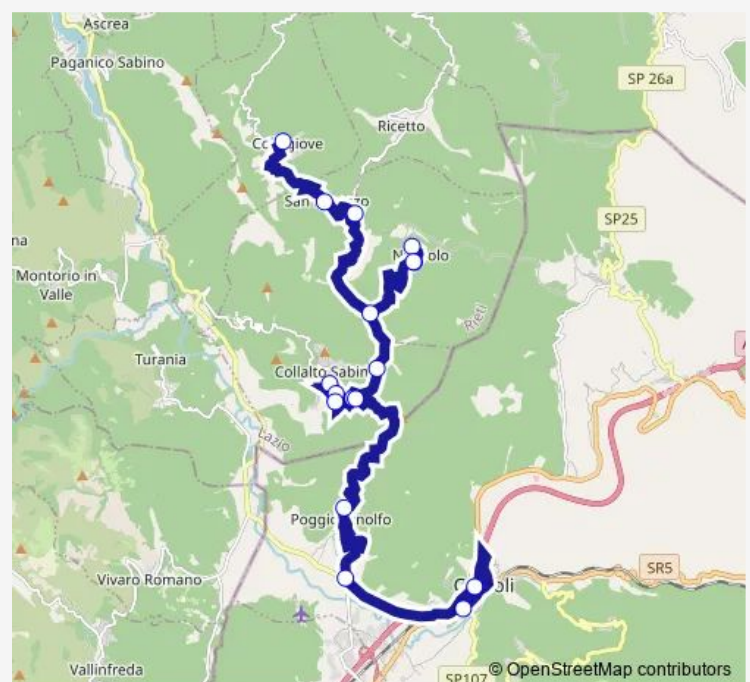

Collegiove | Piazza Roma # f8864 — Carsoli (AQ) | Stazione FS # f8688

Monday 05:45

Tuesday 05:45

Wednesday 05:45

Thursday 05:45

Friday 05:45

Saturday —

Sunday —

Route info

Direction: Collegiove | Piazza Roma # f8864

Stops: 19

Trip Duration: 0 hour 45 min

Collegiove - Carsoli # Cg8d

Bus time schedules and route maps are available in an offline PDF at busmaps.com. Use the busmaps.com website to see live bus times, train schedule or subway schedule, and step-by-step directions for all public transit in Collalto Sabino