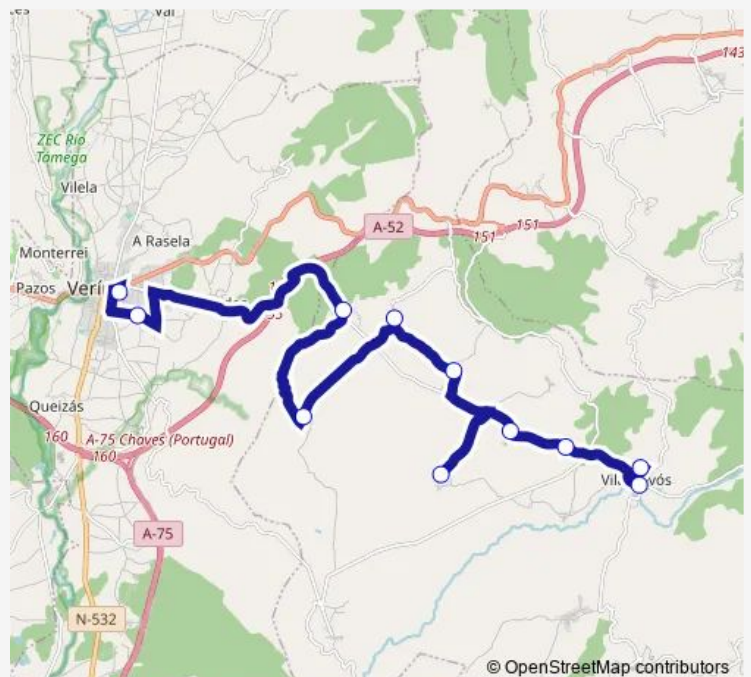

Saturday —

Sunday —

Route info

Direction: Verín E.A.

Stops: 11

Trip Duration: 0 hour 26 min

■ Xg614035 — Verín E.A.-Vilardevós

Direction

Vilardevós — Verín E.A.

11 stops

[Open route schedule](#)

Vilardevós

Ceip Rodolfo Núñez Rodríg

Santa María

Trasigrex

Bustelo (Cruce Entrada Do

Devesa

Osoño (Marquesiña)

Veiga DAS Meas (Cruce Ent

Bemposta (parada bus)

Canela Cega (Rotonda)

Verín E.A.

Route schedule

Vilardevós — Verín E.A.

Monday	16:05
Tuesday	13:30-16:05
Wednesday	16:05
Thursday	16:05
Friday	16:05
Saturday	—
Sunday	—

Route info

Direction: Vilardevós

Stops: 11

Trip Duration: 0 hour 26 min

Xg614035 Bus time schedules and route maps are available in an offline PDF at busmaps.com. Use the busmaps.com website to see live bus times, train schedule or subway schedule, and step-by-step directions for all public transit in Verín