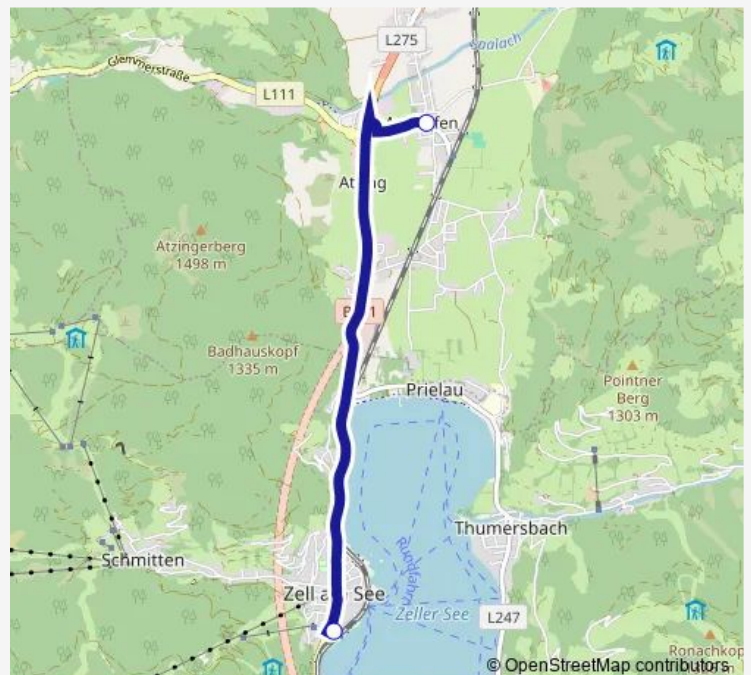

Direction

Maishofen Ortsmitte — Zell am See Bahnhof

2 stops

[Open route schedule](#)

Maishofen Ortsmitte

Zell am See Bahnhof

Route schedule

Maishofen Ortsmitte — Zell am See Bahnhof

Monday	05:13-22:35
Tuesday	05:13-22:35
Wednesday	05:13-22:35
Thursday	05:13-22:35
Friday	05:13-22:35
Saturday	06:57-22:35
Sunday	05:57-22:35

Route info

Direction: Maishofen Ortsmitte

Stops: 2

Trip Duration: 0 hour 15 min

Direction

Zell am See Bahnhof — Maishofen Ortsmitte

2 stops

[Open route schedule](#)

Zell am See Bahnhof

Maishofen Ortsmitte

Route schedule

Zell am See Bahnhof — Maishofen Ortsmitte

Monday	05:37-22:59
Tuesday	05:37-22:59
Wednesday	05:37-22:59
Thursday	05:37-22:59
Friday	05:37-22:59
Saturday	07:21-22:59
Sunday	06:21-22:59

Route info

Direction: Zell am See Bahnhof

Stops: 2

Trip Duration: 0 hour 15 min