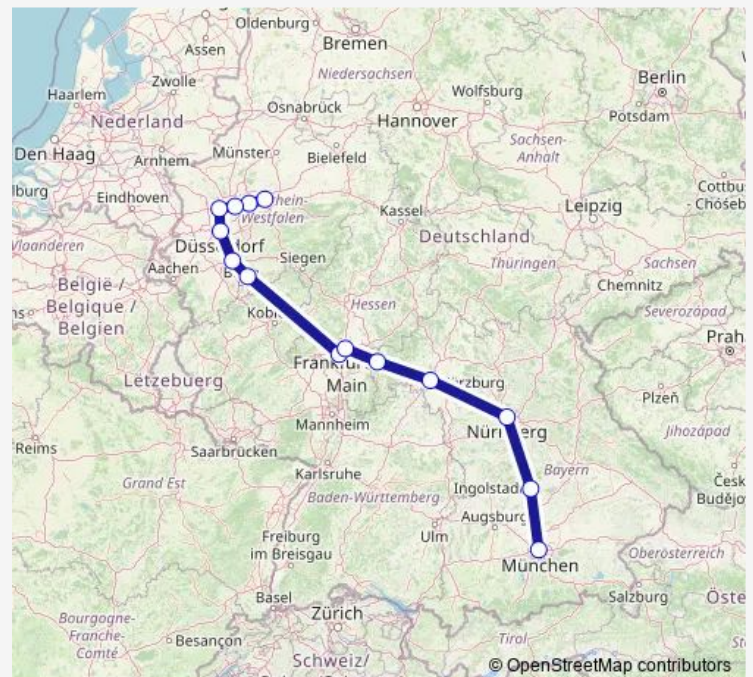

Rail ICE 723

[Go to website](#)

Direction

Dortmund Hbf — München Hbf

14 stops

[Open route schedule](#)

Dortmund Hbf

Bochum Hbf

Würzburg Hbf

Nürnberg Hbf

Ingolstadt Hbf

München Hbf

Route schedule

Dortmund Hbf — München Hbf

Monday 14:16-14:40

Tuesday 14:16-14:40

Wednesday 14:16-14:40

Thursday —

Friday 14:40

Saturday 15:10

Sunday 15:10-14:16

Route info

Direction: Dortmund Hbf

Stops: 14

Trip Duration: 6 hour 22 min

ICE 723

ICE 723 Rail time schedules and route maps are available in an offline PDF at busmaps.com. Use the busmaps.com website to see live bus times, train schedule or subway schedule, and step-by-step directions for all public transit in Duesseldorf