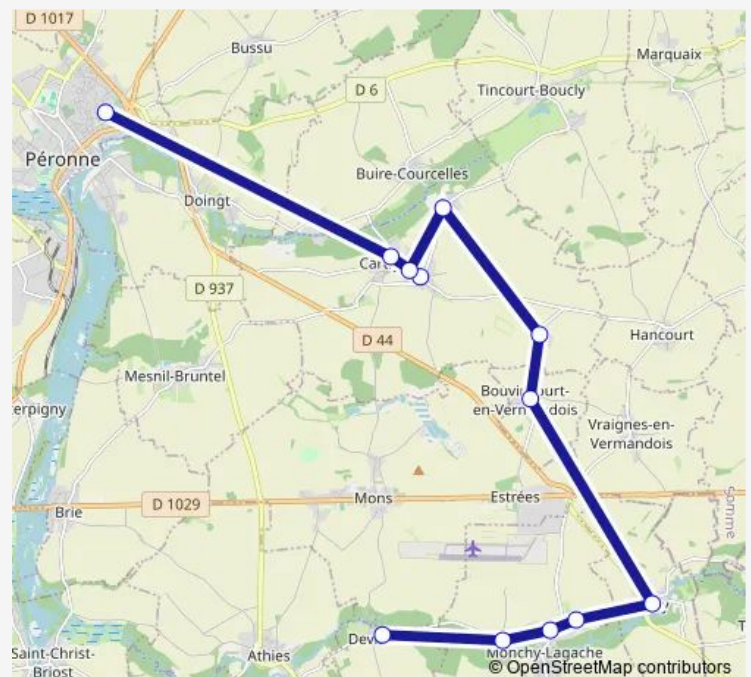

### Direction

Peronne - Lycée P. M. France — Devise - Place

12 stops

[Open route schedule](#)

Peronne - Lycée P. M. France

Cartigny - Eglise

Cartigny - Carrefour Jonquelle-Hancourt

Cartigny - Mairie

### Route schedule

Peronne - Lycée P. M. France — Devise - Place

Monday —

Tuesday —

Wednesday 13:00

Thursday —

Friday —

Saturday —

### Route info

Direction: Peronne - Lycée P. M. France

Stops: 12

Trip Duration: 0 hour 40 min

9-28-207 Bus time schedules and route maps are available in an offline PDF at [busmaps.com](https://busmaps.com). Use the [busmaps.com](https://busmaps.com) website to see live bus times, train schedule or subway schedule, and step-by-step directions for all public transit in Cartigny