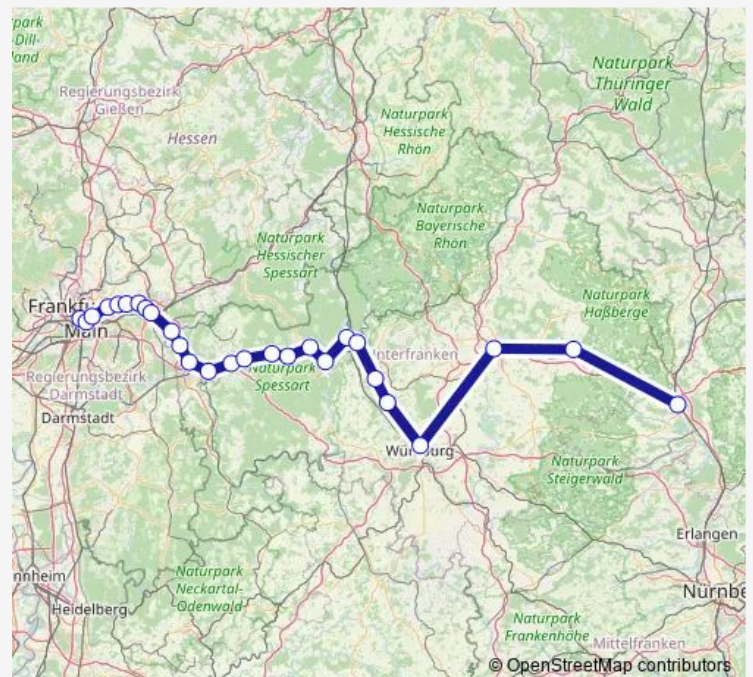

Hanau Hauptbahnhof

Hanau Westbahnhof

Hanau Wilhelmsbad Bahnhof

Route schedule

Bamberg — Frankfurt (Main) Hauptbahnhof

Monday 09:26

Tuesday 09:26

Wednesday 09:26

Thursday 09:26

Friday 09:26

Saturday 09:26

Sunday 09:26

Route info

Direction: Bamberg

Stops: 27

Trip Duration: 3 hour 6 min