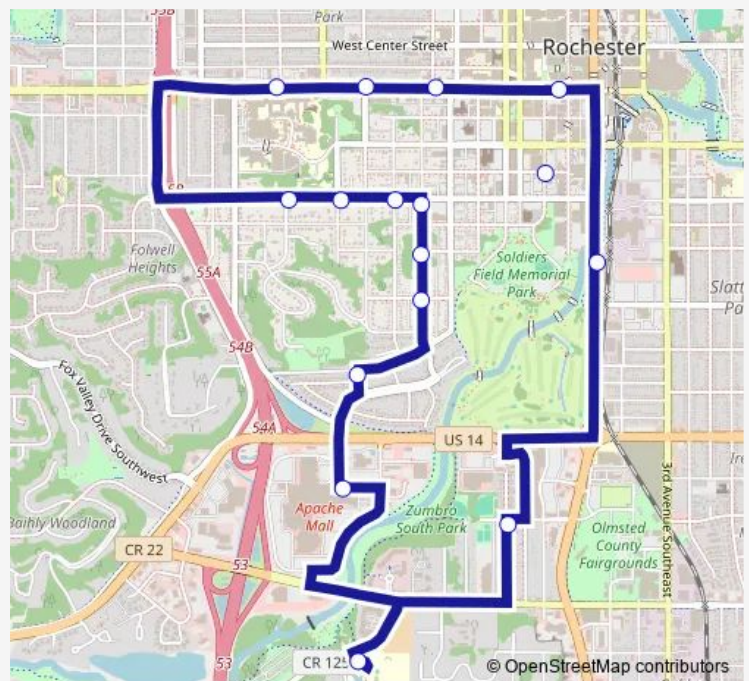

Bus 309 Route 309

[Go to website](#)

Direction
 Downtown Transit Center Station B — 5th Street South-
 west and 2nd Avenue Southwest

16 stops

[Open route schedule](#)

- Downtown Transit Center Station B
- 2nd Street Southwest and 7th Avenue Southwest
- 2nd Street Southwest and 9th Avenue Southwest
- Saint Mary's on 2nd Street and 13th Avenue Nw
- 6th Street Southwest and 12th Avenue Southwest
- 6th Street Southwest and 10th Avenue Southwest
- 6th Street Southwest and 8th Avenue Southwest
- 6th Street Southwest and 7th Avenue Southwest
- 8th Street Southwest and 7th Avenue Southwest
- 9th Street Southwest and 7th Avenue Southwest
- 11th Street Southwest and 9th Avenue Southwest
- Apache Mall JC Penny
- Crossroads College
- 14th Street Southwest and 4th Avenue Southwest
- Along Broadway Avenue South and North of 9th Street Southeast
- 5th Street Southwest and 2nd Avenue Southwest

Route schedule

Downtown Transit Center Station B — 5th Street South-
 west and 2nd Avenue Southwest

Monday	05:45-18:16
Tuesday	05:45-18:16
Wednesday	05:45-18:16
Thursday	05:45-18:16
Friday	05:45-18:16
Saturday	—
Sunday	—

Route info

Direction: Downtown Transit Center Station B

Stops: 16

Trip Duration: 0 hour 32 min

309 — Route 309

309 Bus time schedules and route maps are available in an offline PDF at busmaps.com. Use the busmaps.com website to see live bus times, train schedule or subway schedule, and step-by-step directions for all public transit in Rochester