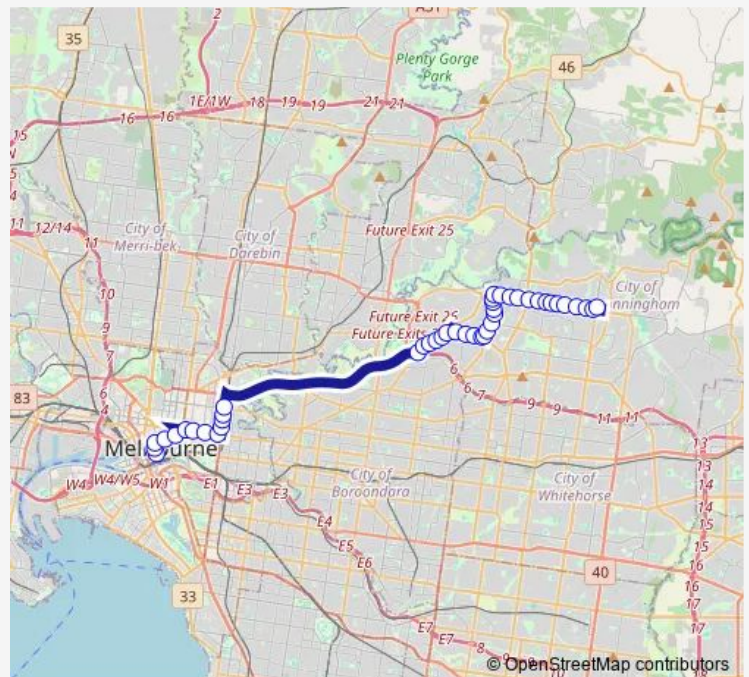

Bus 309 Donvale - City (Queen St)

[Go to website](#)

Direction

Collins St/Queen St (Melbourne City) — The Pines SC/Reynolds Rd (Doncaster East)

44 stops

[Open route schedule](#)

- Collins St/Queen St (Melbourne City)
- Bourke St/Queen St (Melbourne City)
- Hardware St/Lonsdale St (Melbourne City)
- Tattersalls Lane/Lonsdale St (Melbourne City)
- Exhibition St/Lonsdale St (Melbourne City)
- St Vincent's Hospital/Victoria Pde (East Melbourne)
- Australian Catholic University/Victoria Pde (Fitzroy)
- Smith St/Victoria Pde (Collingwood)
- Cromwell St/Victoria Pde (Collingwood)
- Langridge St/Hoddle St (Abbotsford)
- Gipps St/Hoddle St (Abbotsford)
- Vere St/Hoddle St (Collingwood)
- Johnston St/Hoddle St (Collingwood)
- Bulleen Park & Ride (Bulleen)
- Barak St/Thompsons Rd (Bulleen)
- Stanley St/Thompsons Rd (Bulleen)
- Thompsons Heights Shops/Thompsons Rd (Bulleen)
- Lincoln Dr/Thompsons Rd (Bulleen)
- Kathleen Gr/Thompsons Rd (Bulleen)
- Rosebank Tce/Manningham Rd (Bulleen)

Route schedule

Collins St/Queen St (Melbourne City) — The Pines SC/Reynolds Rd (Doncaster East)

Monday	16:15-17:55
Tuesday	16:15-17:55
Wednesday	16:15-17:55
Thursday	16:15-17:55
Friday	16:15-18:15
Saturday	—
Sunday	—

Route info

Direction: Collins St/Queen St (Melbourne City)

Stops: 44

Trip Duration: 1 hour 6 min

309 — Donvale - City (Queen St)

Bulleen Heights School/Manningham Rd (Templestowe Lower)

Hotham St/Manningham Rd (Templestowe Lower)

Macedon Square SC/Manningham Rd (Templestowe Lower)

Manningham Rd/High St (Templestowe Lower)

Fyfe Dr/High St (Templestowe Lower)

Kanooka Ave/High St (Templestowe Lower)

Bryson Grove/High St (Templestowe Lower)